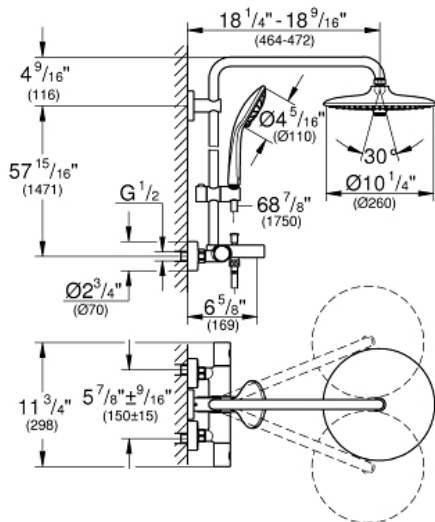

# EUPHORIA SYSTEM 260 Shower System with Bath Thermostat for Wall Mount

MODEL # 26177001

Pure Freude  
an Wasser

GROHE

**Product Description:**  
**EUPHORIA SYSTEM 260**  
**Shower System with Bath Thermostat for Wall Mount**

**Standard Specification:**

- Consisting of:
- 17 3/4" horizontal swivel shower arm
- Exposed thermostat with Aquadimmer that diverts between hand shower and showerhead
- Allows change between:
- Head shower Euphoria 260 (26 457)
- 3 adjustable sprays
- Rain, SmartRain, Jet
- With ball joint
- Rotation angle  $\pm 15^\circ$
- Tub Spout
- Separate diverter for hand shower
- Euphoria hand shower (27 238 000)
- 2 Spray patterns:
- Rain, SmartRain
- Adjustable height bar with gliding element
- Rotaflex metal shower hose 69" (1750mm)
- 2.5 gpm (9.5 l/min) flow limiter
- **GROHE TurboStat** Compact cartridge with wax thermoelement
- Exposed thermostatic temperature control with SafeStop at 100°F/38°C
- **GROHE DreamSpray** perfect spray pattern
- **GROHE StarLight** chrome finish
- **GROHE SprayDimmer** (flow rate reduction)
- **SpeedClean** anti-lime system
- Inner WaterGuide for a longer life
- Twistfree to prevent hose from twisting
- Minimum flow rate 1.8 gpm (7 l/min)
- Min. recommended pressure: 15 psi (1.0 bar)

**Applicable Codes & Standards:**

- Energy Policy Act of 1992
- ASME A112.18.1/CSA B125.1

**Color:**

□ 26177001 StarLight Chrome