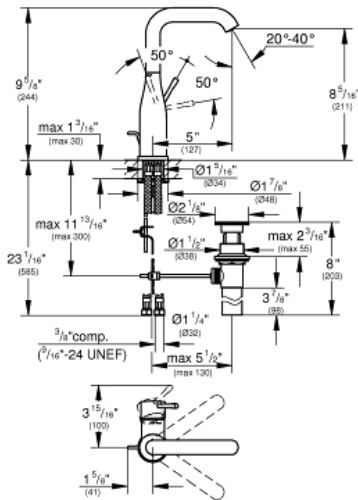

# ESSENCE Single-Handle Bathroom Faucet L- Size

MODEL # 2348600A

Pure Freude  
an Wasser

**GROHE**

### Product Description:

**ESSENCE**

**Single-Handle Bathroom Faucet L-Size**

### Standard Specification:

- Single hole installation
- Metal lever handle
- **GROHE SilkMove** 1.1" (28 mm) ceramic cartridge
- With temperature limiter
- **GROHE StarLight** chrome finish
- **GROHE EcoJoy** Mousseur 1.2 gpm
- Swivel tubular spout with flow control and stop limiter