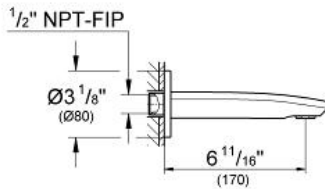

EUROSTYLE COSMOPOLITAN Tub Spout

MODEL # 13284002

Pure Freude
an Wasser

Product Description:
EUROSTYLE COSMOPOLITAN
Tub Spout

Standard Specification:

- Wall mount
- GROHE StarLight chrome finish
- Flow control
- 1/2" NPT Female thread
- 6 11/16" (170 mm) spout reach