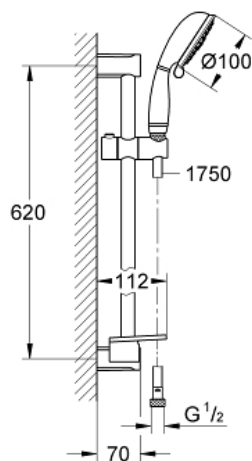

# TEMPESTA RUSTIC 100 Shower Rail Set 4 Sprays

MODEL # 27609001

Pure Freude  
an Wasser

**GROHE**

**Product Description:**  
TEMPESTA RUSTIC 100  
Shower Rail Set 4 Sprays

**Standard Specification:**

- Consisting of:
- New Tempesta Rustic IV hand shower, 2.5 gpm (27 608)
- 24" shower bar (27 519)
- RelaxaFlex 69" plastic shower hose (28 154)
- **GROHE EasyReach** tray (27 596)
- 2.5 gpm (9.5 l/min) flow limiter
- **GROHE DreamSpray** perfect spray pattern
- **GROHE StarLight** chrome finish
- **SpeedClean** anti-lime system
- Inner WaterGuide for a longer life
- Max Flow Rate 2.5 gpm (9.5 L/min)
- Min. recommended pressure: 15 psi (1.0 bar)

**Applicable Codes & Standards:**

- Energy Policy Act of 1992
- ASME A112.18.1/CSA B125.1

**Color:**

- 27609001 StarLight Chrome