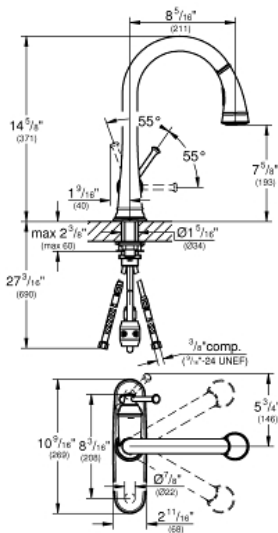

JOLIETTE
Single-Handle Kitchen Faucet
MODEL # 30210DC1

Pure Freude
an Wasser

GROHE

Product Description:
JOLIETTE
Single-Handle Kitchen Faucet

Standard Specification:

- Single hole installation
- Swivel Spout
- Swivel area 360°
- Integrated non-return valve
- **SpeedClean** anti-lime system
- With integrated temperature limiter
- **GROHE StarLight** finish
- Locking dual spray control - switches back and forth between regular flow and SpeedClean shower jet
- **GROHE QuickFix** rapid installation system
- **GROHE SilkMove**
- Max Flow Rate: 1.75 gpm (6.6 L/min)
- Escutcheon
- 7 5/8" Aerator Height
- 14 5/8" faucet height
- 360° Ball-joint on hose for flexible handling of spray head
- Includes 10" escutcheon
- Single lever handle
- Weight operated pull back mechanism for hose
- Stainless steel braided hose
- Stainless steel braided supply lines
- Available at FERGUSON and Build.com