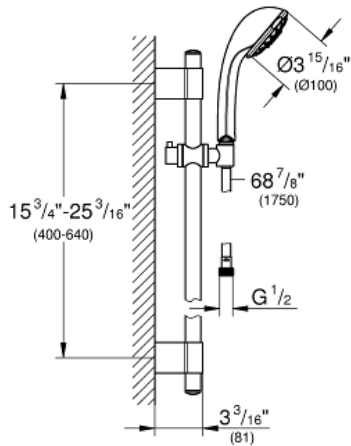

# RELEXA 100 FIVE Shower System

MODEL # 28917000

Pure Freude  
an Wasser

**GROHE**

### Product Description: RELEXA 100 FIVE Shower System

#### Standard Specification:

- Relexa Ultra hand shower (28 897)
- 24" shower bar (28797)
- **GROHE DreamSpray** perfect spray pattern
- 69" shower hose (28 025)
- **GROHE StarLight** chrome finish
- **GROHE QuickFix Plus** adjustable distance between brackets for adaption to existing drilling holes
- **SpeedClean** anti-lime system
- Inner WaterGuide for a longer life
- Max Flow Rate 2.5 gpm at 80 psi (9.5 L/min)