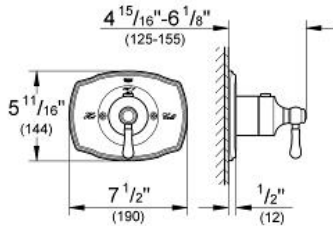

GROHTHERM 2000 AUTHENTIC Custom Shower Thermostatic Trim with Control Module

MODEL # 19839000

Pure Freude
an Wasser