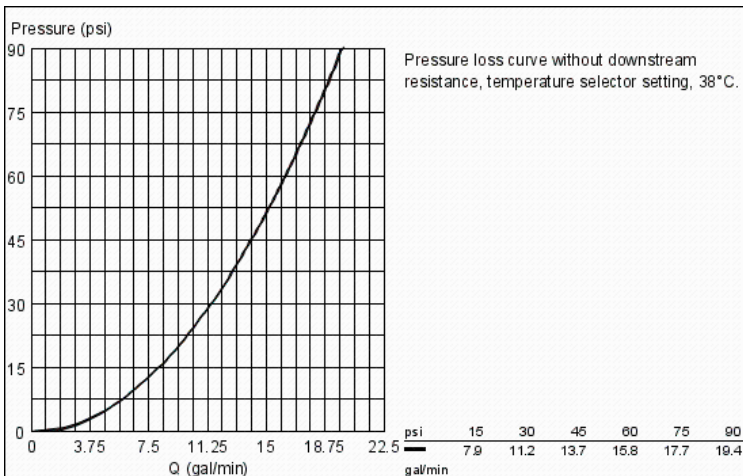

Color:

□ 19839EN0 Brushed Nickel InfinityFinish