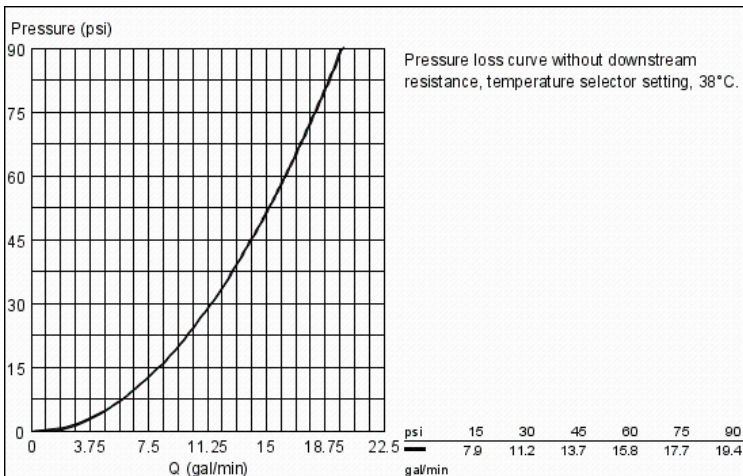

Color:

- ☐ 19839000 StarLight Chrome