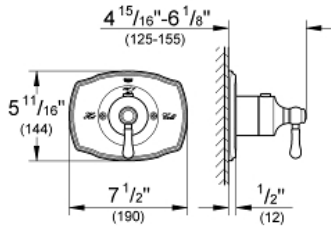

Color:

□ 19839EN0 Brushed Nickel InfinityFinish