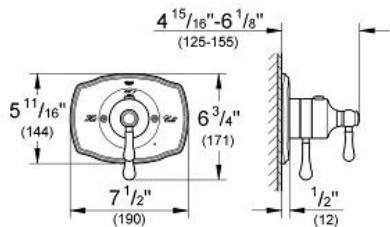

# GROHFLEX 2000 Single Function Thermostatic Trim with Control Module

MODEL # 19822000

Pure Freude  
an Wasser

ADA

## Product Description:

**GROHFLEX 2000**

**Single Function Thermostatic Trim with Control Module**

## Standard Specification:

- For shower only or shower/tub with diverter applications
- **GROHE TurboStat** technology
- Integrated volume control
- Integrated bypass option when used with diverter tub spout
- 1 axis operation
- Requires GrohFlex universal rough-in box (35 026 000) (sold separately)
- **GROHE SilkMove**
- **GROHE StarLight** chrome finish
- 6.3 gpm at 45 psi