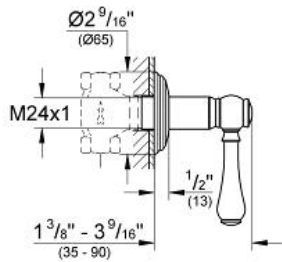

GENEVA
Volume Control Trim
MODEL # 19837000

Pure Freude
an Wasser

GROHE

ADA

C

Product Description:
GENEVA
Volume Control Trim

Standard Specification:

- For use with Rough-In Valve (29 273) (1/2" NPT) or (29 274) (3/4" NPT)
- GROHE StarLight chrome finish

Applicable Codes & Standards:

- Energy Policy Act of 1992
- ASME A112.18.1/CSA B125.1
- ICC/ANSI A117.1

Color:

- 19837000 StarLight Chrome