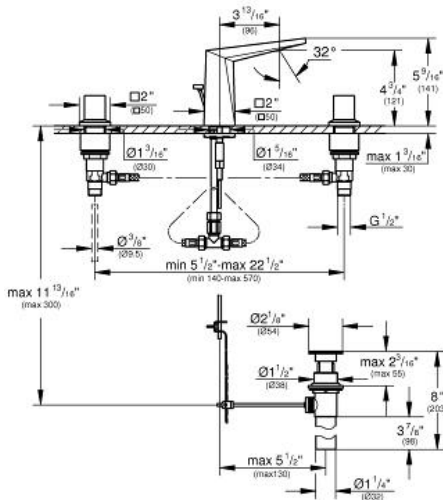

ALLURE BRILLIANT 8" Widespread Two-Handle Bathroom Faucet S-Size

MODEL # 2034300A

Pure Freude
an Wasser

Product Description:
ALLURE BRILLIANT
8" Widespread Two-Handle Bathroom Faucet S-Size

Standard Specification:

- 1/2" (13mm) ceramic cartridge (90° turn)
- GROHE StarLight chrome finish
- GROHE EcoJoy technology for less water and perfect flow
- Grip handles
- Pressure resistant flexible connection hoses (between spout and side valves)
- 1 1/4" pop-up waste set
- Max. flow rate 1.2 gpm at 60 psi (4.5 l/min)