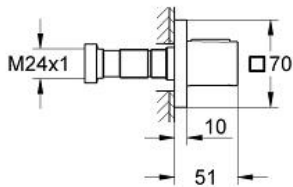

GROHTHERM F
Volume Control Valve Trim
MODEL # 27623000

Pure Freude
an Wasser

GROHE

Product Description:
GROHTHERM F
Volume Control Valve Trim

Standard Specification:

- GROHE StarLight chrome finish
- Metal handle for volume control
- For use with Volume Control Rough-in Set (35 029) (sold separately)

Applicable Codes & Standards:

- Energy Policy Act of 1992
- ASME A112.18.1/CSA B125.1

Color:

- 27623000 StarLight Chrome