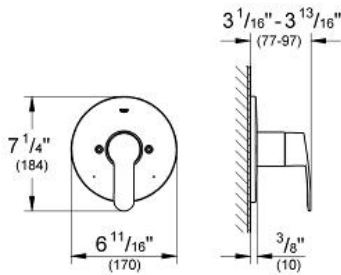

# EUROSTYLE COSMOPOLITAN Pressure Balance Valve Trim

MODEL # 19572002

Pure Freude  
an Wasser

GROHE

ADA

**Product Description:**  
EUROSTYLE COSMOPOLITAN  
Pressure Balance Valve Trim

**Standard Specification:**

- For use with GrohSafe Universal Pressure Balance Rough-In Valve (35 015 000)
- Escutcheon with wall sealing

**Applicable Codes & Standards:**

- Energy Policy Act of 1992
- ASME A112.18.1/CSA B125.1
- ICC/ANSI A117.1