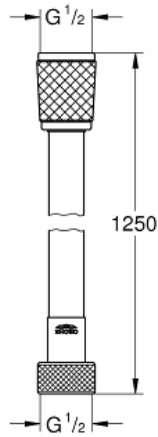

RELEXAFLEX
49" Hose
MODEL # 28150001

Pure Freude
an Wasser

GROHE

Product Description:

**RELEXAFLEX
49" Hose**

Standard Specification:

- 49"
- Smooth surface for easy cleaning
- Tensile strength 500 N
- Pressure resistance up to 5 bar
- Heat resistance 160°F
- AntiFold bend proof
- Universal connection G 1/2" x 1/2"
- **GROHE StarLight** chrome finish