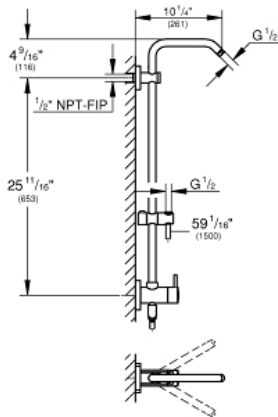

# RETROFIT SYSTEM Shower System

MODEL # 26487000

Pure Freude  
an Wasser

**GROHE**

### Standard Specification:

- Optional fixed or 45° swivel shower arm
- Switch between hand shower and showerhead via built-in diverter
- 6 diverter functions (2 discrete functions (non shared) + one shared function in both standard and Eco flow)
- Showerhead and hand shower (not included)
- Bar with adjustable height hand shower holder
- Distance between diverter and upper bracket: 25 3/4" (653 mm)
- Rotaflex shower hose (59") (28 417)
- Angle adapter to prevent hose interfering with shower valve

- Optional **GROHE EcoJoy** 1.8 gpm (6.6 l/min) flow limiter included
- **GROHE StarLight** chrome finish
- Inner WaterGuide for a longer life
- Twistfree to prevent hose from twisting
- Min. recommended pressure: 15 psi (1.0 bar)
- System includes 2 back flow preventers
- Optional compensation disc (26 030) available for uneven wall installation
- Optional height extension (26 464) available for raising the shower head
- CALGreen compliant