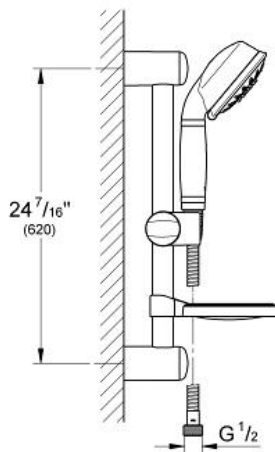

RELEXA RUSTIC 100 Shower System

MODEL # 27142000

Pure Freude
an Wasser

GROHE

Product Description:
RELEXA RUSTIC 100
Shower System

Standard Specification:

- Relexa Rustic hand-held shower (27 125)
- 24" shower bar (28 666)
- 69" shower hose (28 025)
- Soap dish
- **GROHE DreamSpray** perfect spray pattern
- **GROHE StarLight** chrome finish
- **SpeedClean** anti-lime system
- Inner WaterGuide for a longer life
- Twistfree to prevent hose from twisting
- Max Flow Rate 2.5 gpm at 80 psi (9.5 L/min)

Applicable Codes & Standards:

- Energy Policy Act of 1992
- ASME A112.18.1/CSA B125.1

Color:

- 27142000 StarLight Chrome