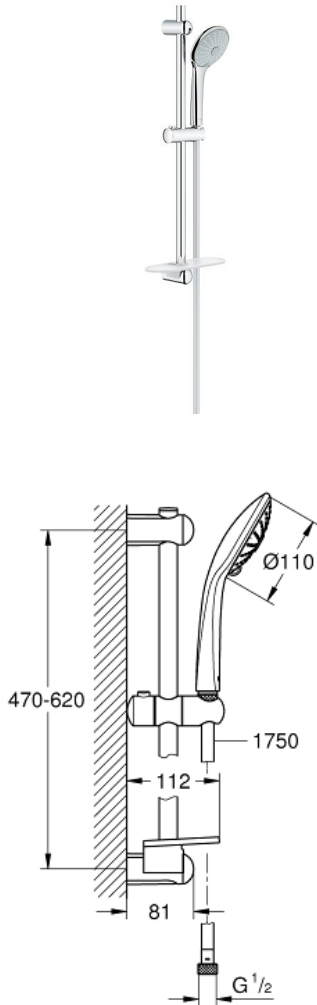

EUPHORIA 110 MASSAGE Shower Set

MODEL # 27243001

Pure Freude
an Wasser

GROHE

Product Description:
**EUPHORIA 110 MASSAGE
Shower Set**

Standard Specification:

- Consisting of:
- Euphoria hand shower (27 239 000)
- 24" shower bar (27 499 000)
- 69" Silverflex shower hose (28 388 000)
- **GROHE EasyReach** tray (27 596)
- 2.5 gpm (9.5 l/min) flow limiter
- **GROHE DreamSpray** perfect spray pattern
- **GROHE SprayDimmer** (flow rate reduction)
- **GROHE StarLight** chrome finish
- **SpeedClean** anti-lime system
- Inner WaterGuide for a longer life
- Twistfree to prevent hose from twisting
- Suitable for instantaneous heater
- Min. recommended pressure: 15 psi (1.0 bar)

Applicable Codes & Standards:

- Energy Policy Act of 1992
- ASME A112.18.1/CSA B125.1

Color:

- 27243001 StarLight Chrome