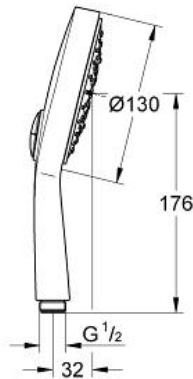

POWER&SOUL COSMOPOLITAN
130
Hand Shower
MODEL # 27664000

Pure Freude
an Wasser

Product Description:
POWER&SOUL COSMOPOLITAN 130
Hand Shower

Standard Specification:

- 4 sprays: GROHE Rain O², Rain, Bokoma Spray and Jet
- 2.5 gpm (9.5 l/min) flow limiter
- **GROHE DreamSpray** perfect spray pattern
- **GROHE One-click showering** spray selection via push button
- **GROHE StarLight** chrome finish
- **SpeedClean** anti-lime system
- Inner WaterGuide for a longer life
- Universal mounting system (fits all standard shower hoses)
- Suitable for instantaneous heater
- Max Flow Rate 2.5 gpm (9.5 L/min)
- Min. recommended pressure: 15 psi (1.0 bar)

Applicable Codes & Standards:

- Energy Policy Act of 1992
- ASME A112.18.1/CSA B125.1

Color:

- 27664000 StarLight Chrome