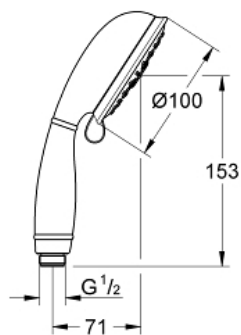

TEMPESTA RUSTIC 100 Hand Shower 4 Sprays

MODEL # 27608001

Pure Freude
an Wasser

GROHE
WAVE

Product Description:
TEMPESTA RUSTIC 100
Hand Shower 4 Sprays

Standard Specification:

- 4 Sprays: GROHE Rain O², Rain, Massage and Jet
- 2.5 gpm (9.5 l/min) flow limiter
- **GROHE DreamSpray** perfect spray pattern
- **GROHE StarLight** chrome finish
- **SpeedClean** anti-lime system
- Inner WaterGuide for a longer life
- Universal mounting system (fits all standard shower hoses)
- Max Flow Rate 2.5 gpm (9.5 L/min)
- Min. recommended pressure: 15 psi (1.0 bar)

Applicable Codes & Standards:

- Energy Policy Act of 1992
- ASME A112.18.1/CSA B125.1

Color:

- 27608001 StarLight Chrome