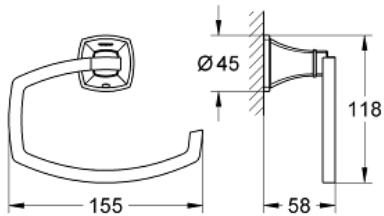

GRANDERA
Toilet Paper Holder
MODEL # 40625000

Pure Freude
an Wasser

GROHE

Product Description:
GRANDERA
Toilet Paper Holder

Standard Specification:
• GROHE StarLight chrome finish

Applicable Codes & Standards:
• Energy Policy Act of 1992
• ASME A112.18.1/CSA B125.1