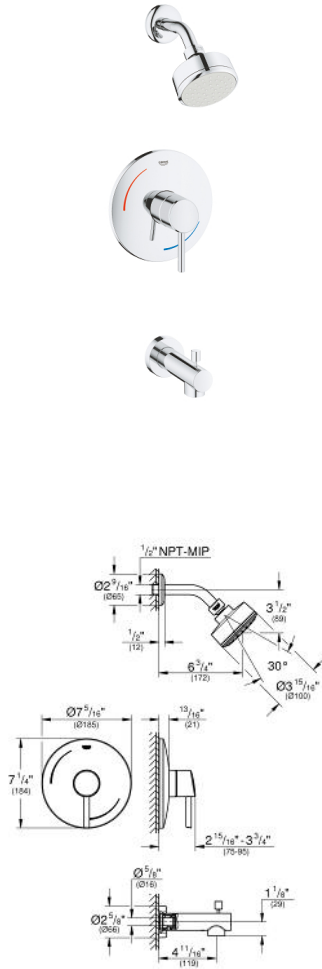

CONCETTO
Bathtub/Shower Combo Faucet
MODEL # 3507310A

Pure Freude
an Wasser

GROHE

Product Description:

CONCETTO

Bathtub/Shower Combo Faucet

Standard Specification:

- GROHE StarLight chrome finish
- Metal lever handle
- New Tempesta shower head (26 366), 1.75 gpm
- 5 5/8" (142 mm) Tubular shower arm (27 414)
- Slip-fit diverter tub spout (13 366)
- CALGreen/CEC compliant
- For use with GrohSafe rough-in valves (35 015), (35 064), (35 065), (35 066)

Applicable Codes & Standards:

- EPA WaterSense®

Color:

- 3507310A StarLight Chrome