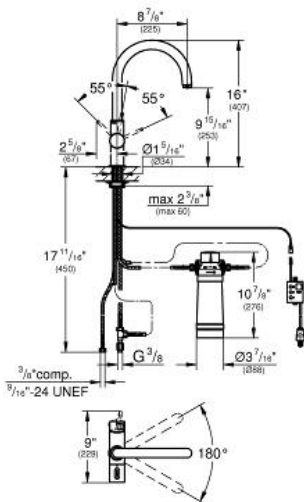

GROHE BLUE PURE Starter kit

MODEL # 31312001

Pure Freude
an Wasser

GROHE

ADA

Product Description: GROHE BLUE PURE Starter kit

Standard Specification:

- GROHE Blue single-lever faucet with filter function
- Single hole installation
- Separate handle for filtered water
- GROHE StarLight finish
- GROHE SilkMove 1.4" (35 mm) ceramic cartridge
- Adjustable flow rate limiter
- Swivel Spout
- Swivel area 180°
- Separate internal water ways for filtered and non-filtered water
- Stainless steel flex lines
- Type of protection IP 21
- Main switching power supply 100 - 240 V AC (50/60 Hz) with safety extra-low voltage (SELV) 6 V DC to change filter display unit
- GROHE Blue 600 I filter, filter head with flexible adjustment
- Max Flow Rate: 1.75 gpm (6.6 L/min)

Applicable Codes & Standards:

- NSF 61
- ASME A112.18.1/CSA B125.1
- US Federal and State material regulations
- ICC/ANSI A117.1

Color:

- 31312001 StarLight Chrome