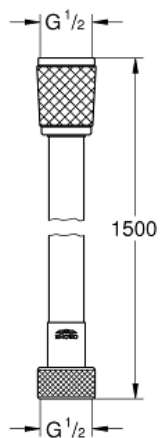

ROTAFLEX
MODEL # 28409001

*Pure Freude
an Wasser*

GROHE

Product Description:
ROTAFLEX

Standard Specification:

- 59"
- Smooth surface for easy cleaning
- Tensile strength 500 N
- Pressure resistance up to 5 bar
- Heat resistance 160°F
- AntiFold bend proof
- Universal connection G 1/2" x 1/2"
- Rotation cone for Twist-free function
- **GROHE StarLight** chrome finish

Color:

□ 28409001 StarLight Chrome