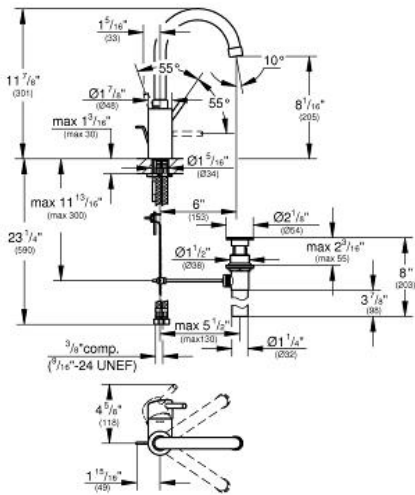

CONCETTO Single-Handle Bathroom Faucet L- Size

MODEL # 3213800A

Pure Freude
an Wasser

Product Description:

CONCETTO

Single-Handle Bathroom Faucet L-Size

Standard Specification:

- Single hole installation
- **GROHE StarLight** chrome finish
- **GROHE SilkMove** 1.4" (35 mm) ceramic cartridge
- Adjustable flow rate limiter
- Swivel tubular spout with stop limiter
- Flow control
- Stainless steel flex lines
- 1 1/4" pop-up waste set
- **GROHE QuickFix** rapid installation system
- Lever attachment cover
- Optional temperature limiter ref. no. 46 375
- Max flow rate: 1.2 gpm (4.56 L/min)

Applicable Codes & Standards:

- Energy Policy Act of 1992
- NSF 61
- ASME A112.18.1/CSA B125.1
- US Federal and State material regulations
- EPA WaterSense®
- ICC/ANSI A117.1

Color:

- 3213800A StarLight Chrome