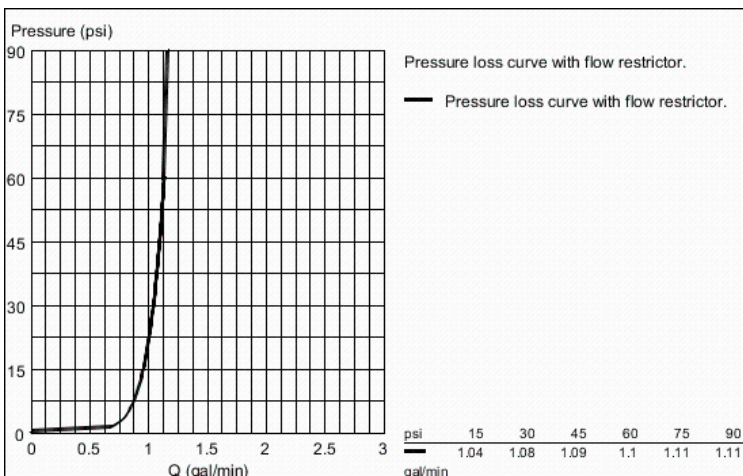

CONCETTO Single-Handle Bathroom Faucet L- Size

MODEL # 3213800A

Pure Freude
an Wasser

Product Description:

CONCETTO

Single-Handle Bathroom Faucet L-Size

Standard Specification:

- Single hole installation
- **GROHE StarLight** chrome finish
- **GROHE SilkMove** 1.4" (35 mm) ceramic cartridge
- Adjustable flow rate limiter
- Swivel tubular spout with stop limiter
- Flow control
- Stainless steel flex lines
- 1 1/4" pop-up waste set
- **GROHE QuickFix** rapid installation system
- Lever attachment cover
- Optional temperature limiter ref. no. 46 375
- Max flow rate: 1.2 gpm (4.56 L/min)

Applicable Codes & Standards:

- Energy Policy Act of 1992
- NSF 61
- ASME A112.18.1/CSA B125.1
- US Federal and State material regulations
- EPA WaterSense®
- ICC/ANSI A117.1

Color:

- 3213800A StarLight Chrome