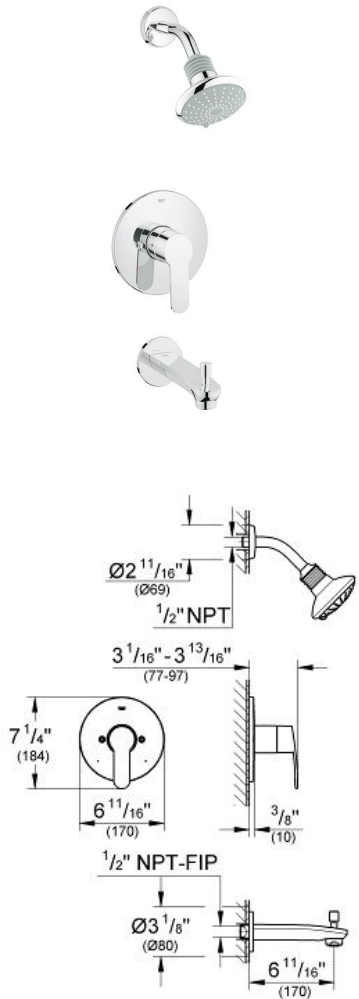

EUROSTYLE COSMOPOLITAN Pressure Balance Valve Bathtub/ Shower Combo Faucet

MODEL # 35025002

Pure Freude
an Wasser

GROHE

ADA

Product Description:

EUROSTYLE COSMOPOLITAN

Pressure Balance Valve Bathtub/Shower Combo Faucet

Standard Specification:

- For use with GrohSafe Universal Pressure Balance Rough-In Valve (35 015 000)
- 5 5/8" (182 mm) Tubular shower arm (27 414)
- Diverter tub spout (13 285 002)
- **GROHE StarLight** chrome finish
- Euphoria shower head (27 246), 2.5 gpm

Applicable Codes & Standards:

- Energy Policy Act of 1992
- ASME A112.18.1/CSA B125.1
- ICC/ANSI A117.1

Color:

- 35025002 StarLight Chrome