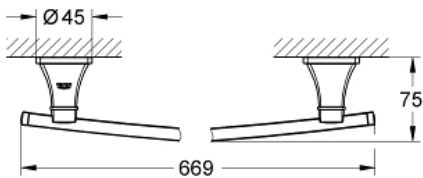

GRANDERA
Towel Rail
MODEL # 40629000

Pure Freude
an Wasser

GROHE

Product Description:
GRANDERA
Towel Rail

Standard Specification:

- GROHE StarLight chrome finish

Applicable Codes & Standards:

- Energy Policy Act of 1992
- ASME A112.18.1/CSA B125.1