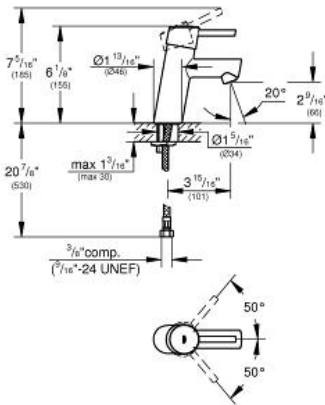

CONCETTO

Single-Handle Bathroom Faucet S-Size

MODEL # 3427100A

Pure Freude
an Wasser