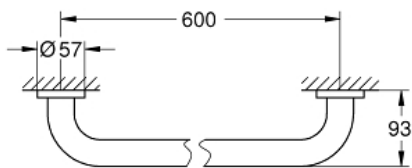

ESSENTIALS
MODEL # 40794001

Pure Freude
an Wasser

GROHE

ADA

Product Description:
ESSENTIALS

Standard Specification:

- Material: Metal
- 657 mm (functional length 600 mm)
- Concealed fastening
- **GROHE StarLight** chrome finish