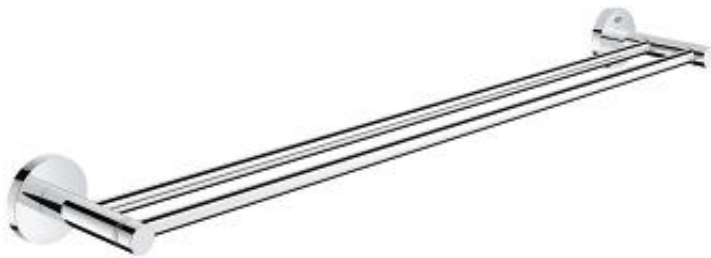

ESSENTIALS  
MODEL # 40802001

Pure Freude  
an Wasser

GROHE

**Product Description:**  
ESSENTIALS

**Standard Specification:**

- Material: Metal
- 654 mm (functional length 600 mm)
- Concealed fastening
- **GROHE StarLight** chrome finish

**Color:**

- 40802001 StarLight Chrome