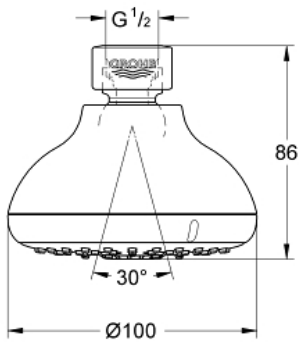

NEW TEMPESTA 100
Shower Head 4 Sprays

MODEL # 27606001

Pure Freude
an Wasser

GROHE

Product Description:
NEW TEMPESTA 100
Shower Head 4 Sprays

Standard Specification:

- 4 Sprays: GROHE Rain O², Rain, Massage and Jet
- Rotating ball joint $\pm 15^\circ$
- 1/2" Connection thread
- 2.5 gpm (9.5 l/min) flow limiter
- **GROHE DreamSpray** perfect spray pattern
- **GROHE StarLight** chrome finish
- **SpeedClean** anti-lime system
- Inner WaterGuide for a longer life
- Max Flow Rate 2.5 gpm (9.5 L/min)
- Min. recommended pressure: 15 psi (1.0 bar)

Applicable Codes & Standards:

- Energy Policy Act of 1992
- ASME A112.18.1/CSA B125.1

Color:

- 27606001 StarLight Chrome