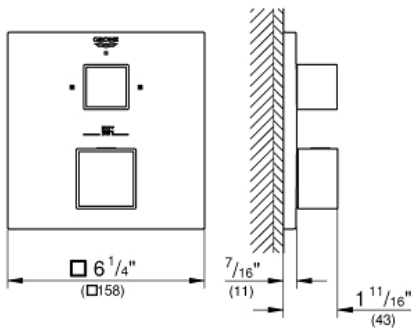

GROHTHERM CUBE
Dual Function 2-Handle
Thermostatic Trim

MODEL # 24158EN0

Pure Freude
an Wasser

GROHE

Product Description:

GROHTHERM CUBE

Dual Function 2-Handle Thermostatic Trim

Standard Specification:

- Final installation set for:
- Required rough-in-set sold separately (GROHE Rapido SmartBox 35 601 000)
- **GROHE TurboStat** Compact cartridge with wax thermoelement
- **GROHE StarLight** finish
- Wall trim plate with GROHE QuickFix (Concealing mounting screws)
- Metal trim angle adjustable up to 6°
- Thermostatic temperature control with SafeStop at 100° F/38°C
- GROHE SafeStop Plus temperature limiter at 115° F/46° C
- GROHE AquaDimmer, integrated shut off/diverter valve
- Requires Rough-In Set (29 038 001) (sold separately)
- Optional Aquadimmer stop ring for shared function (14 060 000)

Applicable Codes & Standards:

- ASME A112.18.1/CSA B125.1
- LOGO CEC

Color:

- 24158EN0 Brushed Nickel InfinityFinish