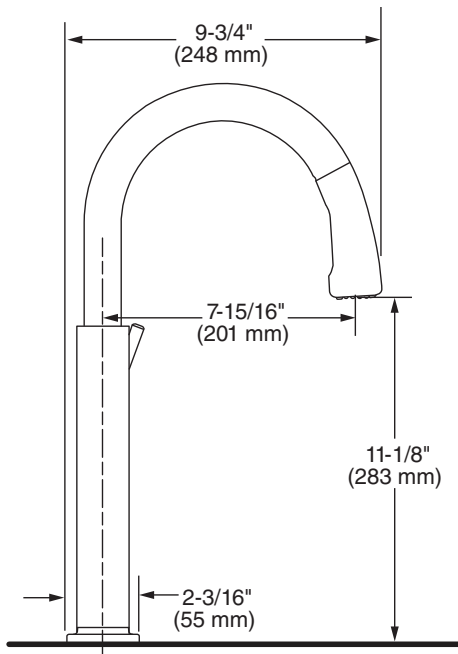

MODEL NUMBER:

□ 4803300 Pull-Down Dual Spray Kitchen Faucet 1.5 GPM

GENERAL DESCRIPTION:

Thoughtful design makes all the difference in the presence and performance of the Studio S Pull-Down Dual-Spray Kitchen Faucet from American Standard. Contemporary cylinder profile is 18-in. tall creating a focal point and allowing ample room for filling large pots with ease. The pull-down spray head is easy to grasp and change spray functions from stream to a powerful spray. Unique raised single handle lever provides drip-free performance and adds distinction to your kitchen design. 1.5 gpm/5.7 L/min. maximum flow rate.

PRODUCT FEATURES:

- High 18-in. design makes it easy to fill large pots and lends a professional look
- Wipe-clean, one-piece lever handle eliminates tiny crevices where build-up hides
- Dual-function spray head with pause easily toggles from a powerful spray to a smooth stream with one hand
- Re-Trax feature ensures smooth retraction of spray head after use
- Swivel spout rotates 360° for optimal reach and range of motion in and around the sink
- Rubber spray nozzles wipe clean easily with your fingertip
- Drip-free performance with high quality ceramic disc valve
- Durable brass and metal construction
- Pre-installed braided nylon supply lines
- Limited lifetime warranty
- Can be installed with or without optional deck plate and soap dispenser.

SUGGESTED SPECIFICATION

Single control kitchen pull-down faucet shall feature a high arc metal swivel spout and metal lever handle. Shall also feature 28 mm washerless ceramic disc valve cartridge and 38" flexible supply hoses. Faucet shall include Re-Trax Retraction System. Faucet shall be American Standard Model # 4803300._____.