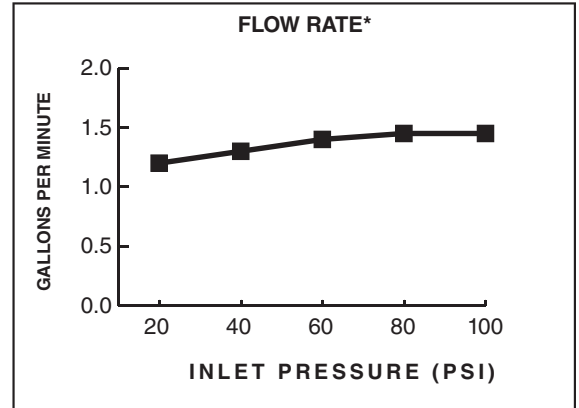

CODES AND STANDARDS

These products meet or exceed the following codes and standards:

- **ANSI A117.1**
- **ASME A112.18.1**
- **CSA B125.1**
- **NSF/ANSI/CAN 61: Q<1**
- **NSF/ANSI/CAN 372**