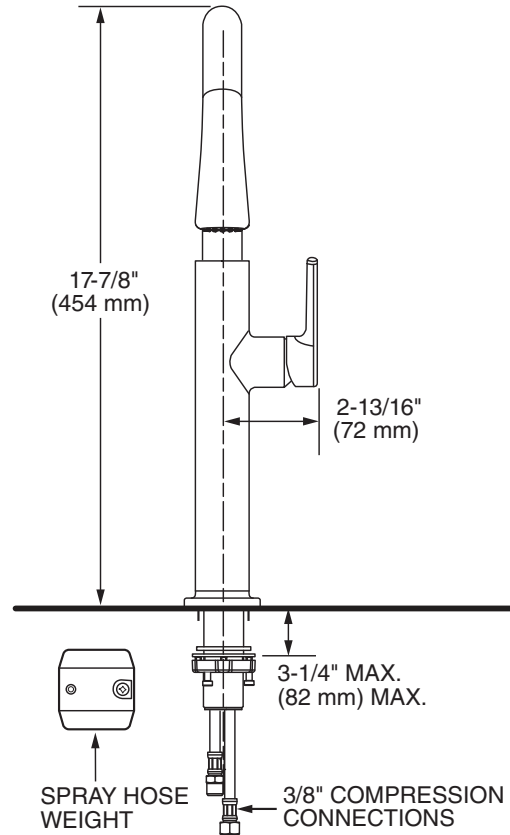

MODEL NUMBER:

□ 4803300 Pull-Down Dual Spray Kitchen Faucet 1.5 GPM

GENERAL DESCRIPTION:

Thoughtful design makes all the difference in the presence and performance of the Studio S Pull-Down Dual-Spray Kitchen Faucet from American Standard. Contemporary cylinder profile is 18-in. tall creating a focal point and allowing ample room for filling large pots with ease. The pull-down spray head is easy to grasp and change spray functions from stream to a powerful spray. Unique raised single handle lever provides drip-free performance and adds distinction to your kitchen design. 1.5 gpm/5.7 L/min. maximum flow rate.

PRODUCT FEATURES:

- High 18-in. design makes it easy to fill large pots and lends a professional look
- Wipe-clean, one-piece lever handle eliminates tiny crevices where build-up hides
- Dual-function spray head with pause easily toggles from a powerful spray to a smooth stream with one hand
- Re-Trax feature ensures smooth retraction of spray head after use
- Swivel spout rotates 360° for optimal reach and range of motion in and around the sink
- Rubber spray nozzles wipe clean easily with your fingertip
- Drip-free performance with high quality ceramic disc valve
- Durable brass and metal construction
- Pre-installed braided nylon supply lines
- Limited lifetime warranty
- Can be installed with or without optional deck plate and soap dispenser.

SUGGESTED SPECIFICATION

Single control kitchen pull-down faucet shall feature a high arc metal swivel spout and metal lever handle. Shall also feature 28 mm washerless ceramic disc valve cartridge and 38" flexible supply hoses. Faucet shall include Re-Trax Retraction System. Faucet shall be American Standard Model # 4803300._____.