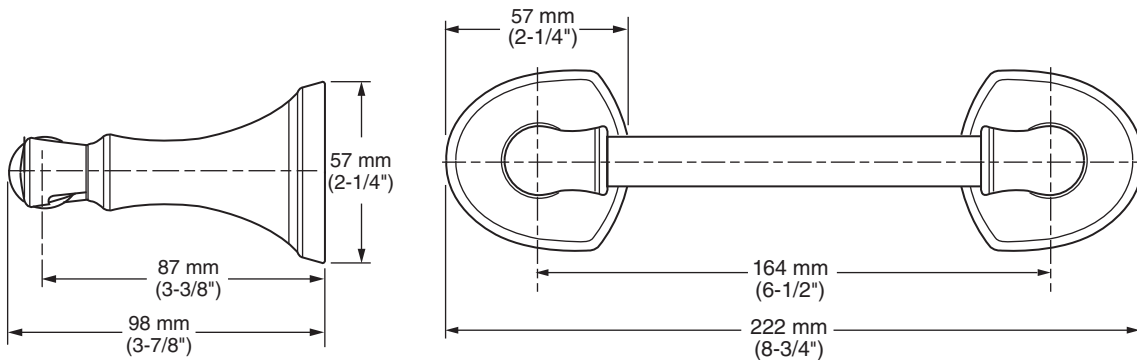

MODEL NUMBER:

□ 7722.230 - Pivoting Toilet Paper Holder

Available Finishes

002	Polished Chrome
013	PVD Polished Nickel
278	Legacy Bronze
295	PVD Satin Nickel
243	Matte Black

PRODUCT FEATURES:

Materials of Construction: Metal construction for durability & long life.

Concealed Mounting: No exposed set screws.

Easy to Install

Easy to Use: Pivoting toilet paper bar for quick and easy replacement.

- Coordinates with Estate® Suite of fixtures.
- Available Exclusively at Ferguson® Showrooms.

SUGGESTED SPECIFICATION

Toilet Paper Holder shall feature metal construction. Shall feature concealed mounting with no exposed set screws. Toilet Paper Holder bar shall pivot. Toilet Paper Holder shall be American Standard Model # 7722.230._____.