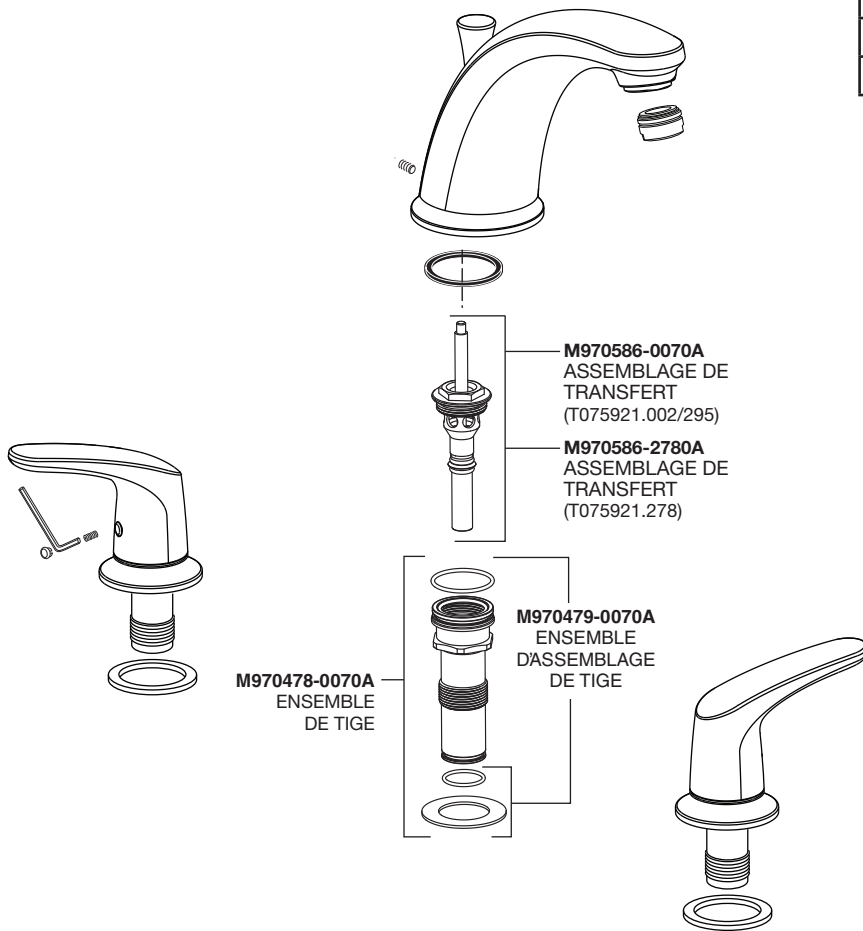

PIÈCES

Colony^{MD} Pro Déverseur de baignoire romaine – T075920 / T075921

Remplacer le « YYY » par le code de finition approprié.

CHROME POLI	002
BRONZE ANCIEN	278
NICKEL BROSSÉ	295
NOIR MAT	243

La finition noir mat vient seulement pour le modèle T075921

RP T07592X FR 7/23

Les noms des produits mentionnés dans ce document sont des marques de commerce d'AS America, Inc. 2023

PART OF LIXIL

American Standard