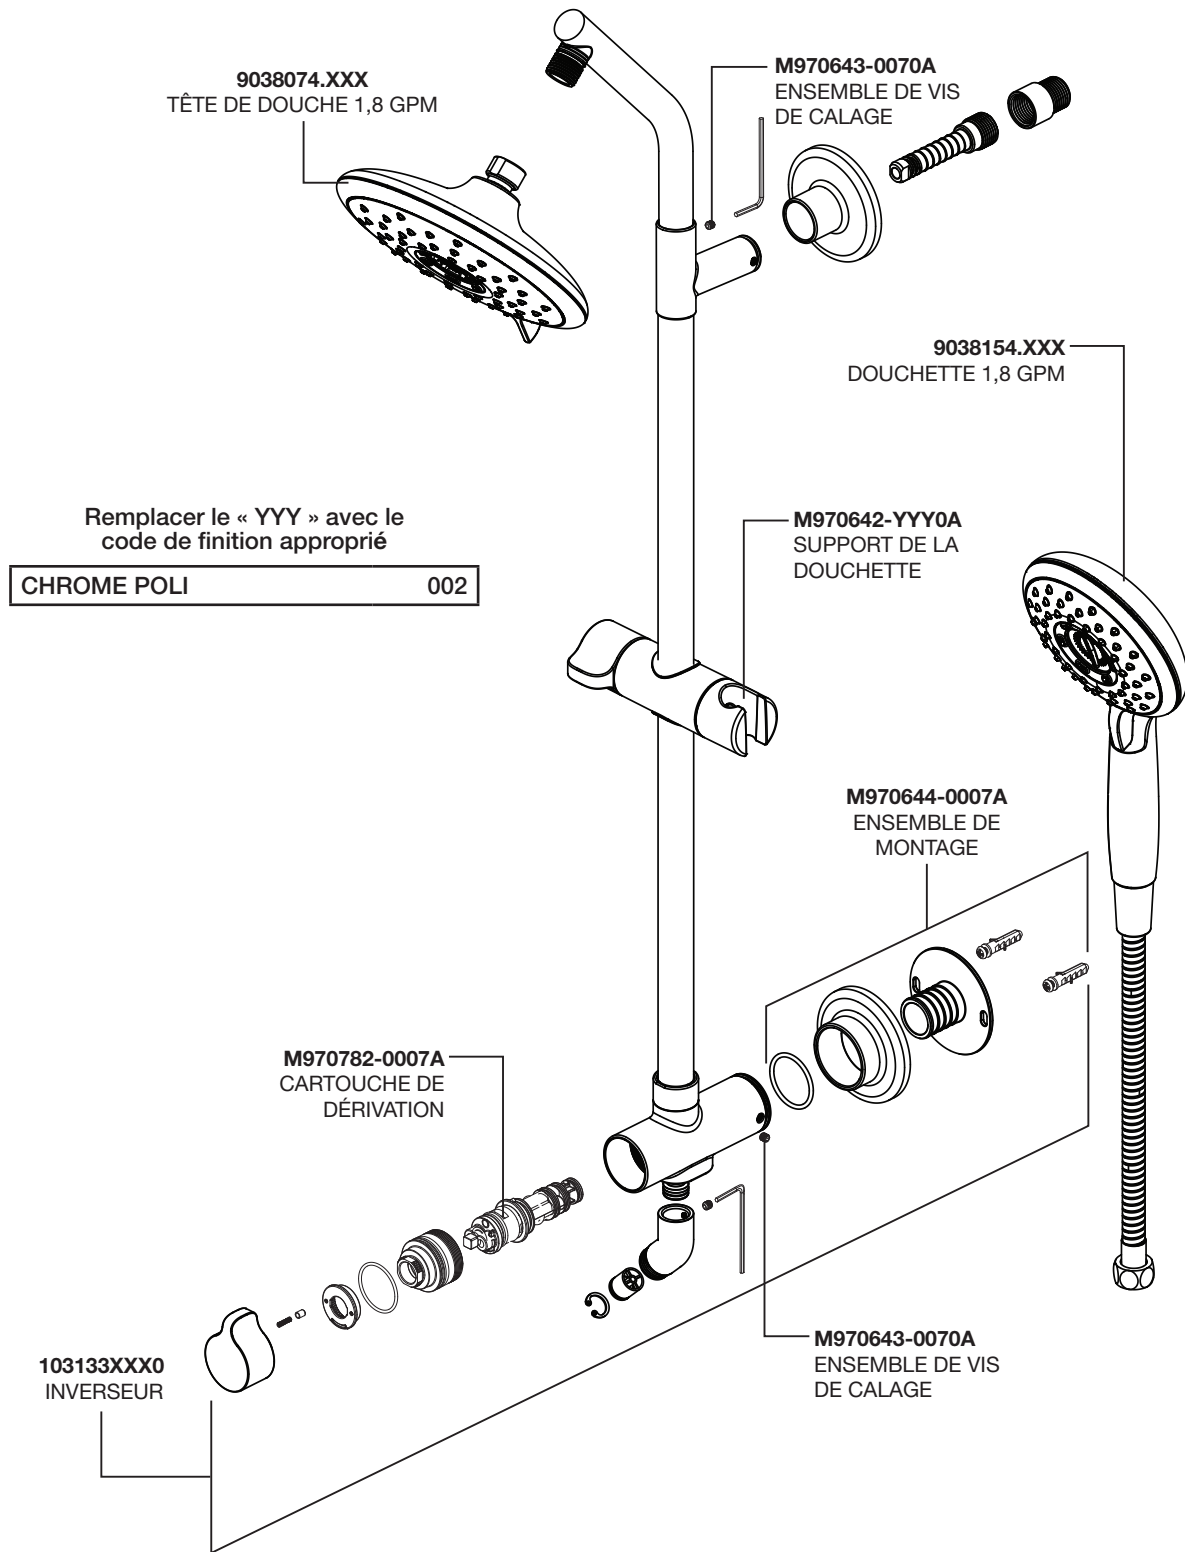

PIÈCES

Systeme de douche Spectra Versa^{MD} - 102911 / 102912

RP_1029XX FR 3/24

Les noms des produits mentionnés dans ce document sont des marques de commerce d'AS America, Inc. 2024

PART OF LIXIL

American Standard