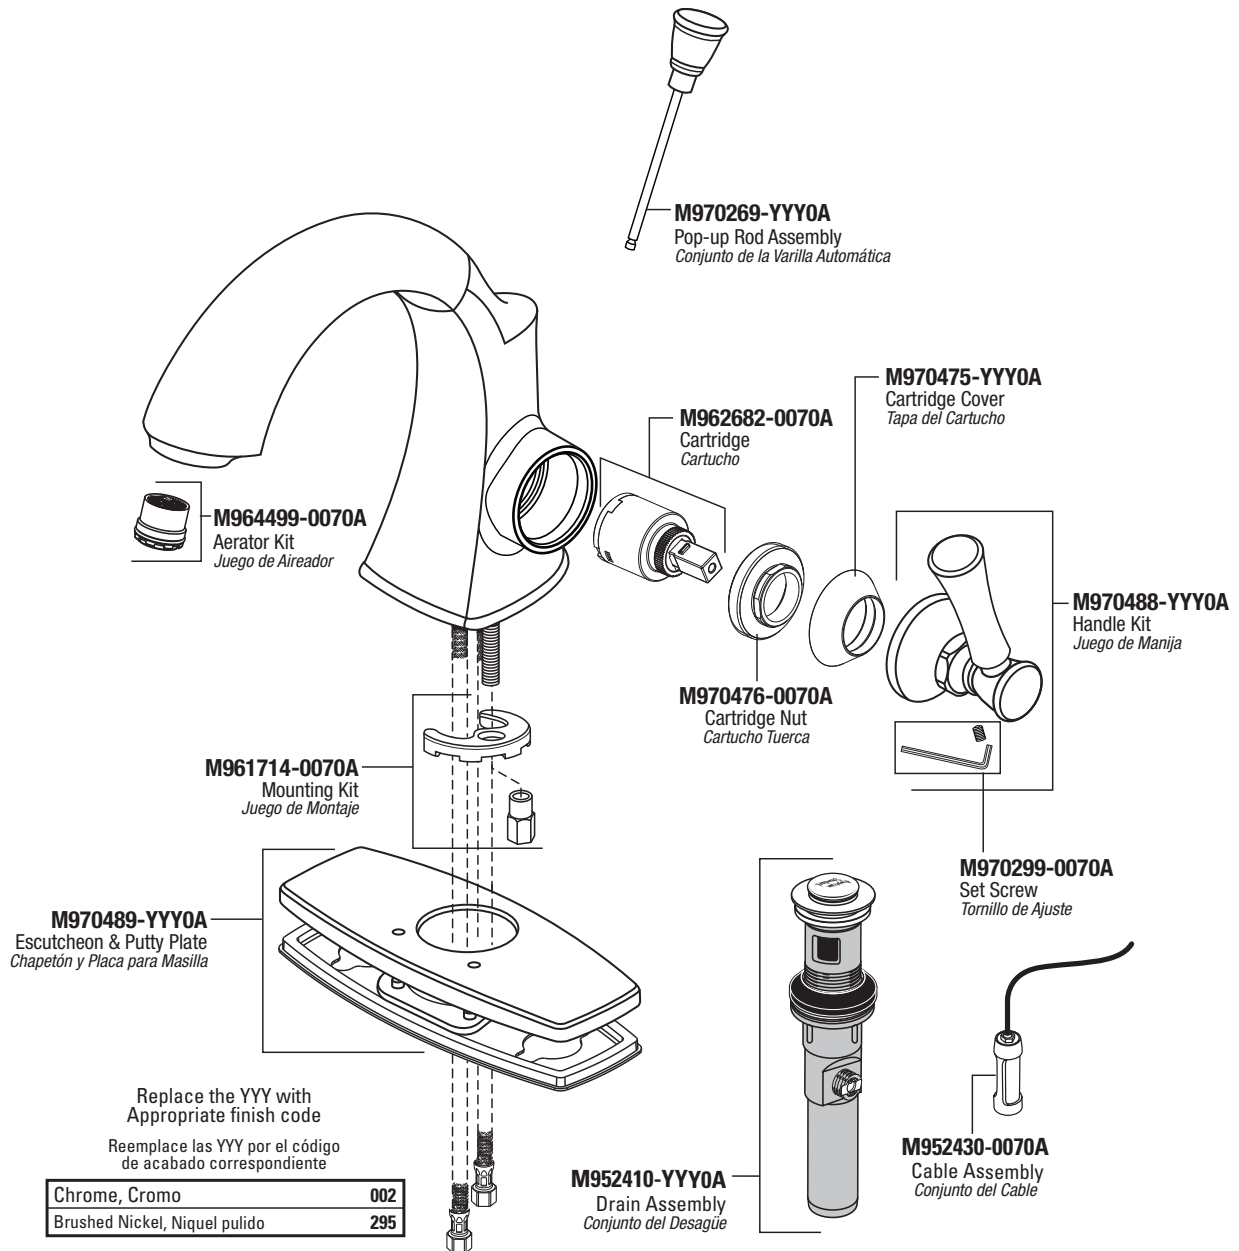

Parts/Assembly

Unidad/de Partes

Chancellor

Single Control Monoblock Faucet

Llave Monocomando de Control Simple

7022.121

American Standard