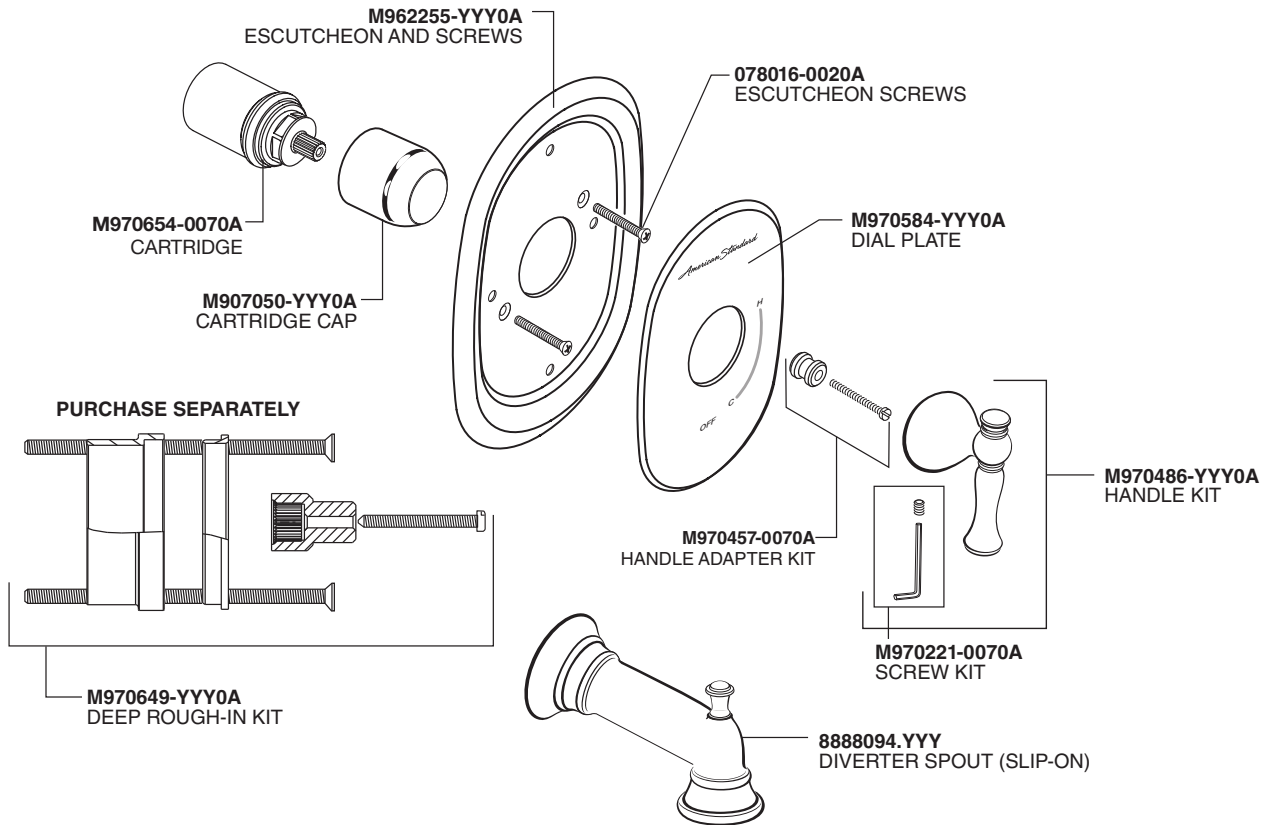

*American Standard*

**Quentin™**  
**Pressure Balancing**  
**Bath and Shower**  
**Trim Kit**

MODEL NUMBERS

**TU440502**  
**TU440501**  
**TU440500**

Replace the "YYY" with appropriate finish code

POLISHED CHROME	002
BRUSHED NICKEL	295