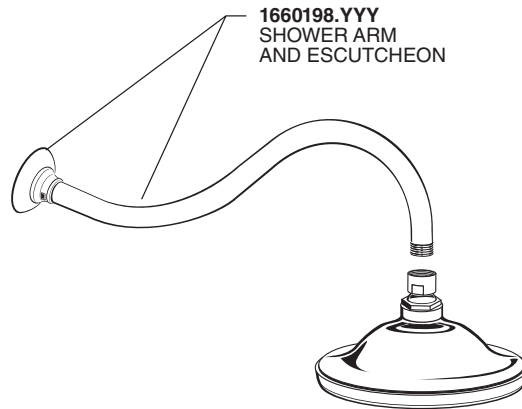

*American Standard*

**Quentin™**  
**Pressure Balancing**  
**Bath and Shower**  
**Trim Kit**

MODEL NUMBERS

**TU440502**  
**TU440501**  
**TU440500**

Replace the "YYY" with appropriate finish code

POLISHED CHROME	002
BRUSHED NICKEL	295