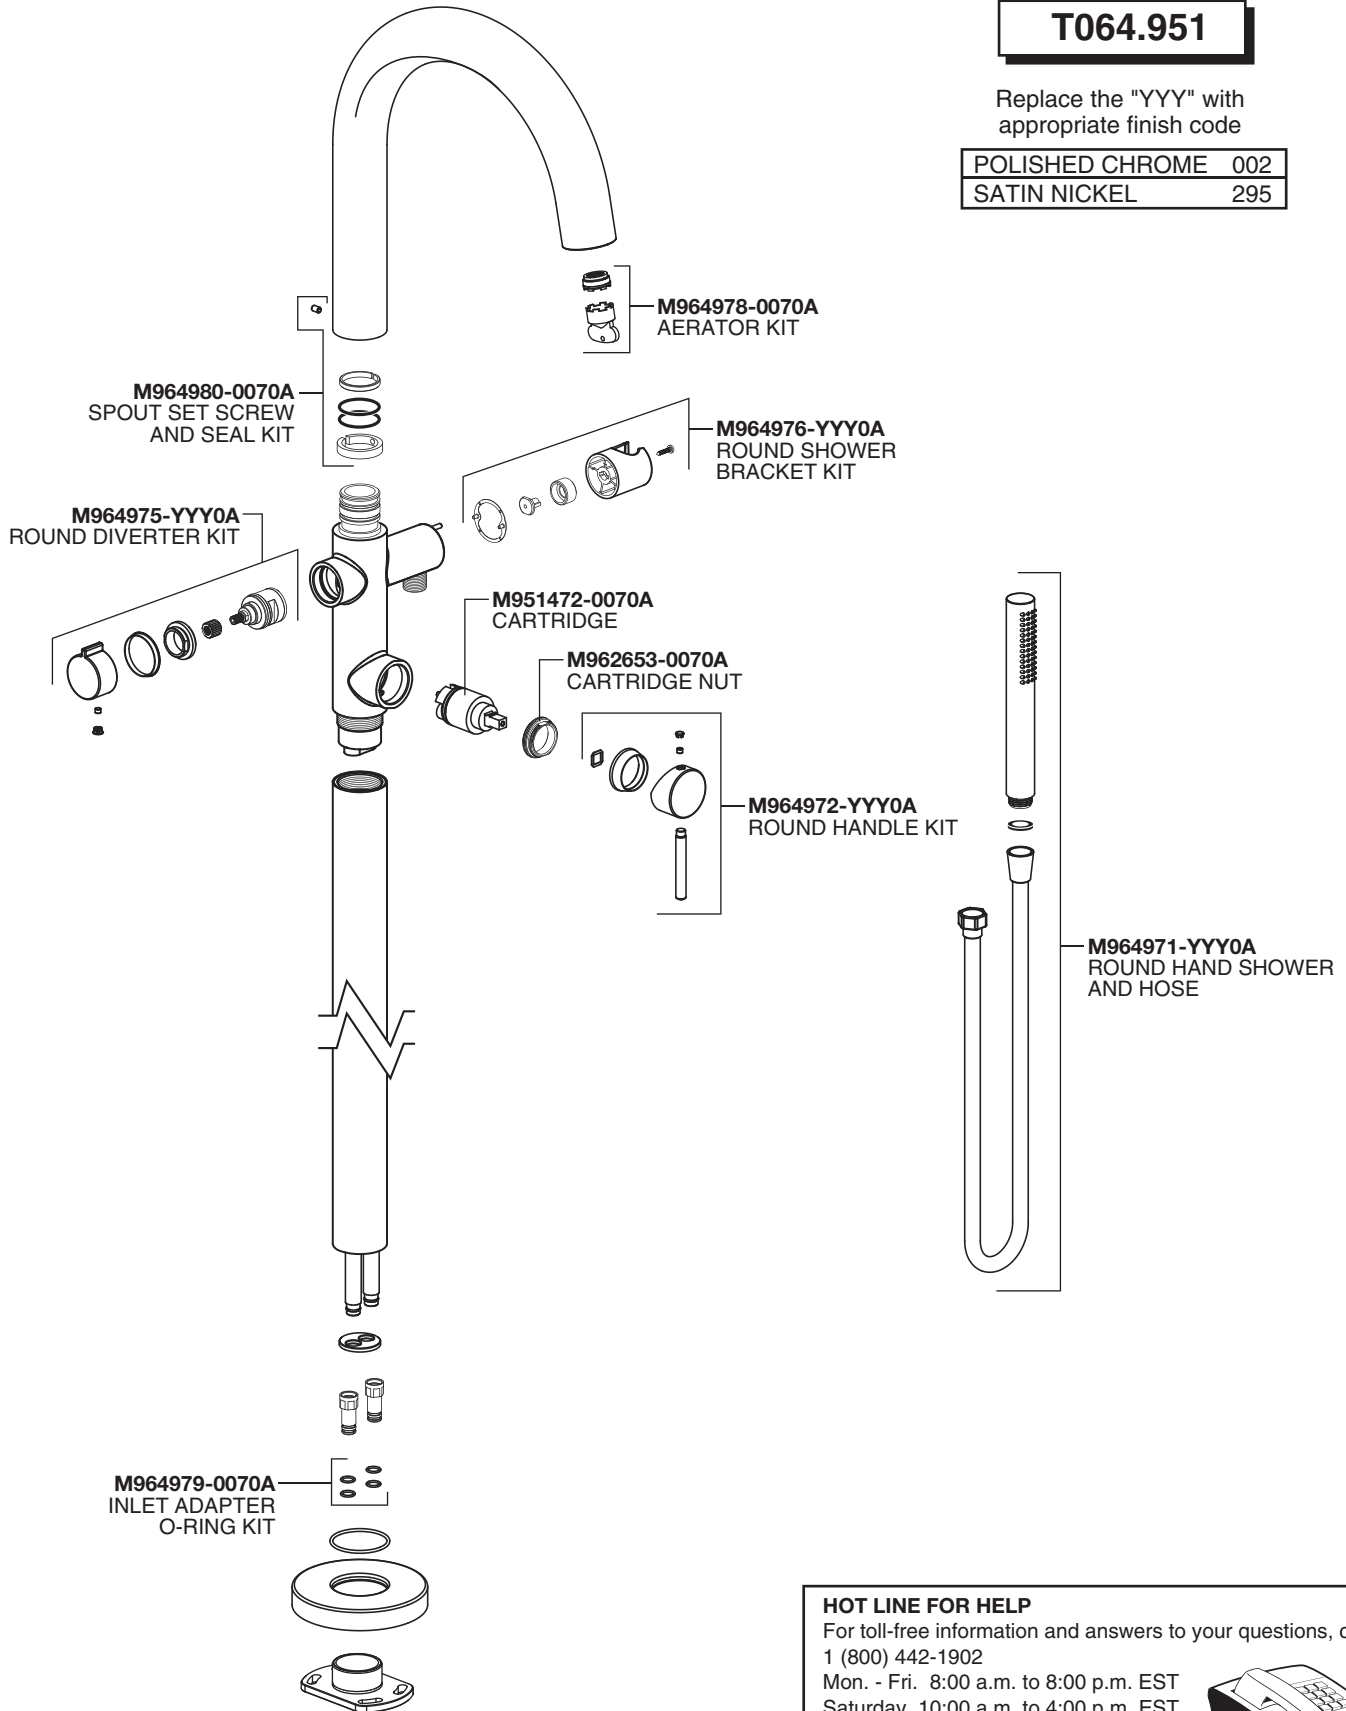

## Contemporary Round Floor Mounted Tub Filler

MODEL NUMBER

**T064.951**

Replace the "YYY" with  
appropriate finish code

|                 |     |
|-----------------|-----|
| POLISHED CHROME | 002 |
| SATIN NICKEL    | 295 |