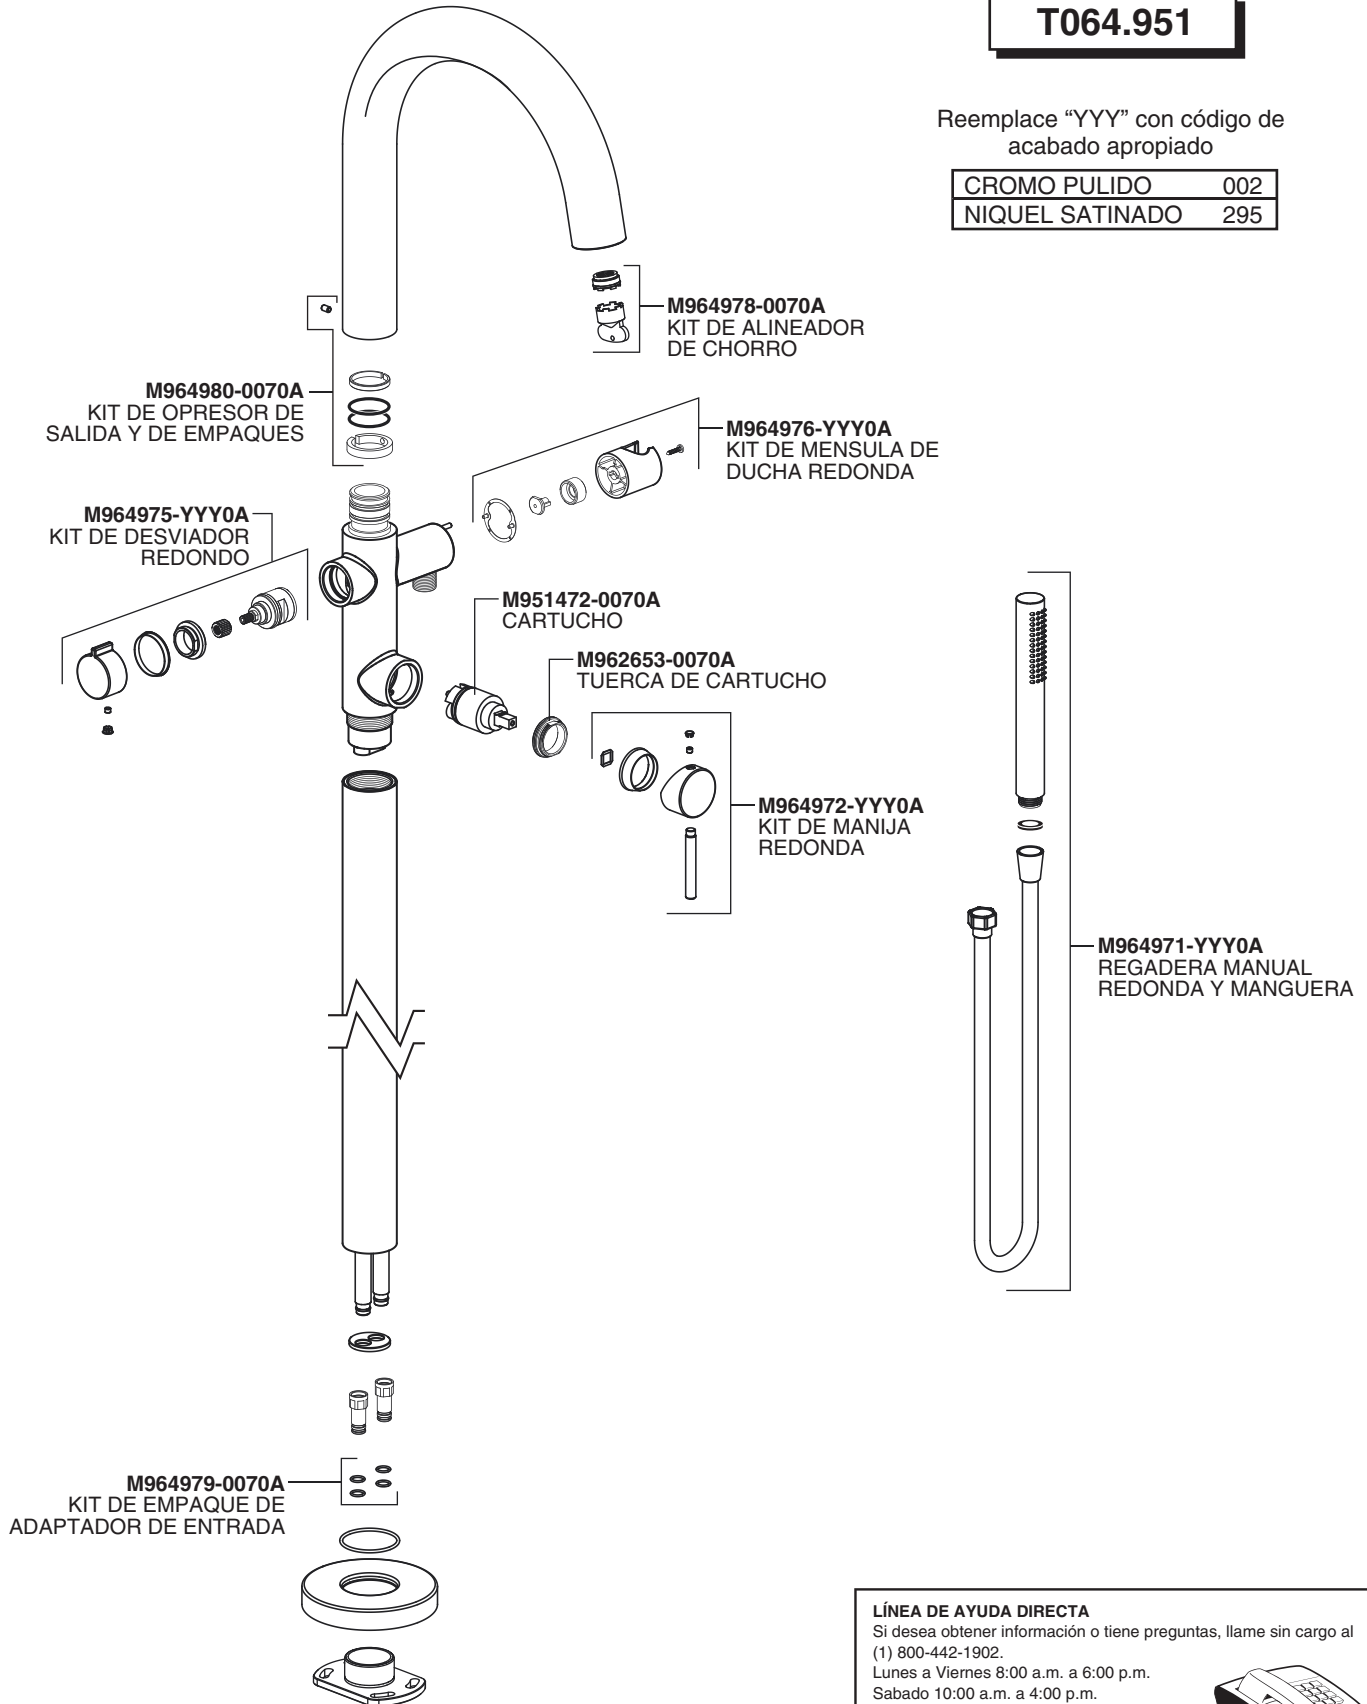

American Standard

Mezcladora de Tina Montad en Piso, Redonda, Contemporánea

NUMERO DE MODELO

T064.951

Reemplace "YYY" con código de acabado apropiado

CROMO PULIDO	002
NIQUEL SATINADO	295

PART OF **LIXIL**

M965638 SP REV. 1.4 (5/18)

Los nombres de los productos que aquí garan son marcas registradas de AS America, Inc.
© AS America, Inc. 2018

LÍNEA DE AYUDA DIRECTA

Si desea obtener información o tiene preguntas, llame sin cargo al (1) 800-442-1902.

Lunes a Viernes 8:00 a.m. a 6:00 p.m.

Sabado 10:00 a.m. a 4:00 p.m.

Hora normal del este

EN CANADÁ: 1-800-387-0369

(TORONTO: 1-905-306-1093)

Los días de semana de 8:00 a.m. a 7:00 p.m.

Hora normal del este

EN MÉXICO: 01-800-839-1200