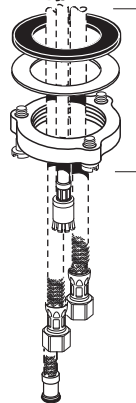

American Standard

EDGEWATER™
Single Lever
Semi-Professional
Kitchen Faucet

MODEL NUMBER

4932.350

M950362-YYY0A
 SPRAY ASSEMBLY

M951483-0070A
 CARTRIDGE KIT

Replace the "YYY" with
 appropriate finish code

POLISHED CHROME	002
STAINLESS STEEL	075

A911836-0070A
 SEAL

1660151-YYY
 ESCUTCHEON AND
 PUTTY PLATE
 (OPTIONAL)

M962146-0070A
 MOUNTING KIT

HOT LINE FOR HELP

For toll-free information and answers to your questions, call:
 1 (800) 442-1902

Mon. - Fri. 8:00 a.m. to 8:00 p.m. EST
 Saturday 10:00 a.m. to 4:00 p.m. EST

NUMÉRO DE MODÈLE

4932.350

M950362-YYY0A
 ENSEMBLE DE
 PULVÉRISATION

M951483-0070A
 TROUSSE DE
 CARTOUCHE

Remplacez « YYY » par
 le code de fini approprié

CHROME	002
ACIER INOXYDABLE	075

A911836-0070A
 JOINT D'ÉTANCHÉITÉ