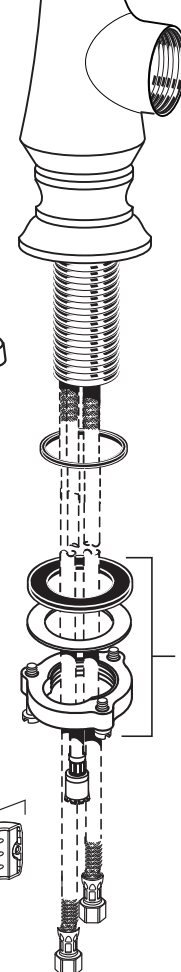

American Standard

DELANCEY™
Single Control Kitchen
Faucet With Pull
Down Spray

MODEL NUMBER

4279.300

Replace the "YYY" with appropriate finish code

POLISHED CHROME	002
POLISHED NICKEL	013
LEGACY BRONZE	278
STAINLESS STEEL	075

M964766-0020A
Hand Spray Hose

M951483-0070A
Cartridge Kit

1660152.XXX
Escutcheon Kit
(Optional)

M970900-0070A
Set Screw

M962146-0070A
Mounting Kit

M970705-0070A
Weight

HOT LINE FOR HELP

For toll-free information and answers to your questions, call:
 1 (800) 442-1902

American Standard

DELANCEY^{MD} Mitigeur mono commande avec tête rétractable

NUMÉRO DE MODÈLE

4279.300

Replace the "YYY" with
appropriate finish code

POLISHED CHROME	002
POLISHED NICKEL	013
LEGACY BRONZE	278
STAINLESS STEEL	075

M964766-0020A
Tuyau de pulvérisation manuelle

M951483-0070A
Trousse de cartouche

1660152.XXX
Trousse de capuchon
(Optionnel)

M970900-0070A
La vis d'arrêt

M962146-0070A
Trousse de montage

M970705-0070A
Poids