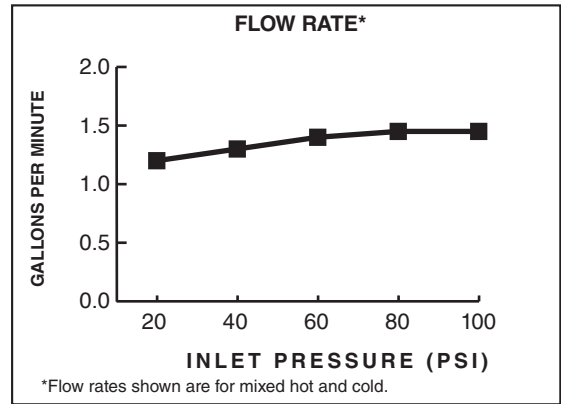

CODES AND STANDARDS

These products meet or exceed the following codes and standards:

- **ANSI A117.1**
- **ASME A112.18.1**
- **CSA B125.1**
- **NSF 61/Section 9**
- **NSF 372**
- **NSF 42 for the reduction of chlorine, taste & odor, and particulate, class I**
- **NSF 53 for the reduction of lead**
- **DOE / CEC / cUPC**