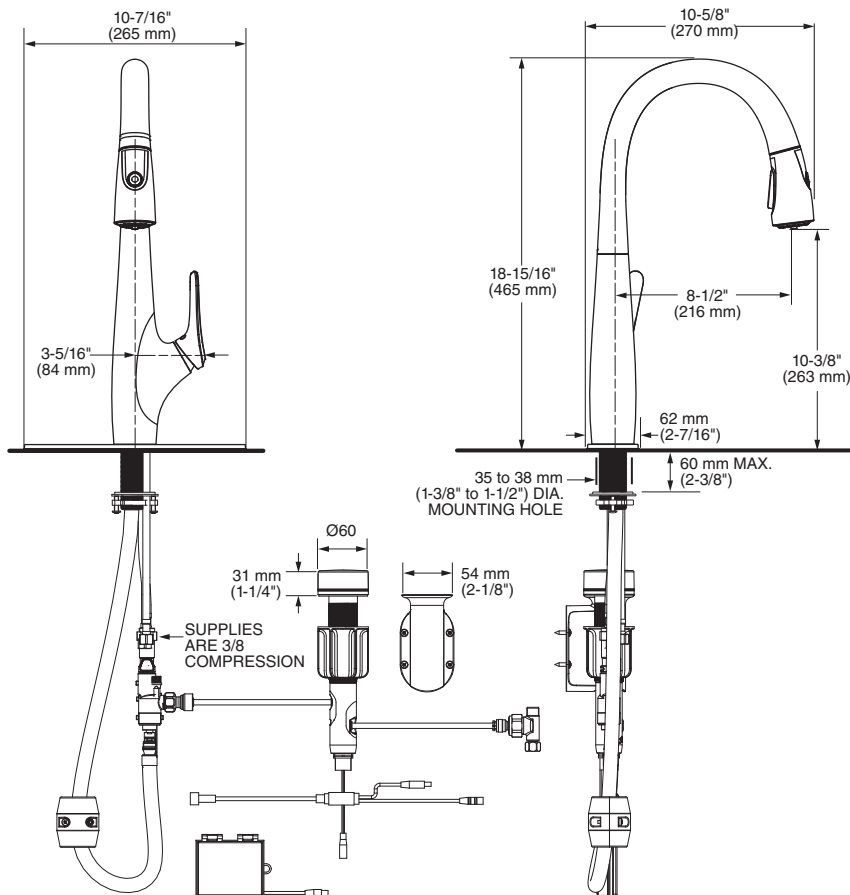

MODEL NUMBER:

☐ 4902330.XXX Pull-Down Filter Kitchen Faucet

GENERAL DESCRIPTION:

The Saybrook Filtration faucet features a built-in filtration system that is activated with a simple press a button, a filter life indicator light, and easy to replace filter at your counter top.

SUGGESTED SPECIFICATION:

Single control kitchen pull-down faucet shall feature a filtration system with filter life indicator, replacement of filter above deck, and metal lever handle. Shall also feature washerless ceramic disc valve cartridge and flexible Stainless Steel supply hoses. Faucet shall be American Standard Model #4902330.____.

1.5 gpm/5.7 L/min. FLOW RATE

Product Number	Description	Finish Options	
		Polished Chrome	Stainless Steel
4902330	Saybrook 2-in-1 Filter Faucet w/ Above & Below Deck Filter Capabilities	002	075

ADA Meets the American Disabilities Act Guidelines and **ANSI A117.1** Requirements for the physically challenged.