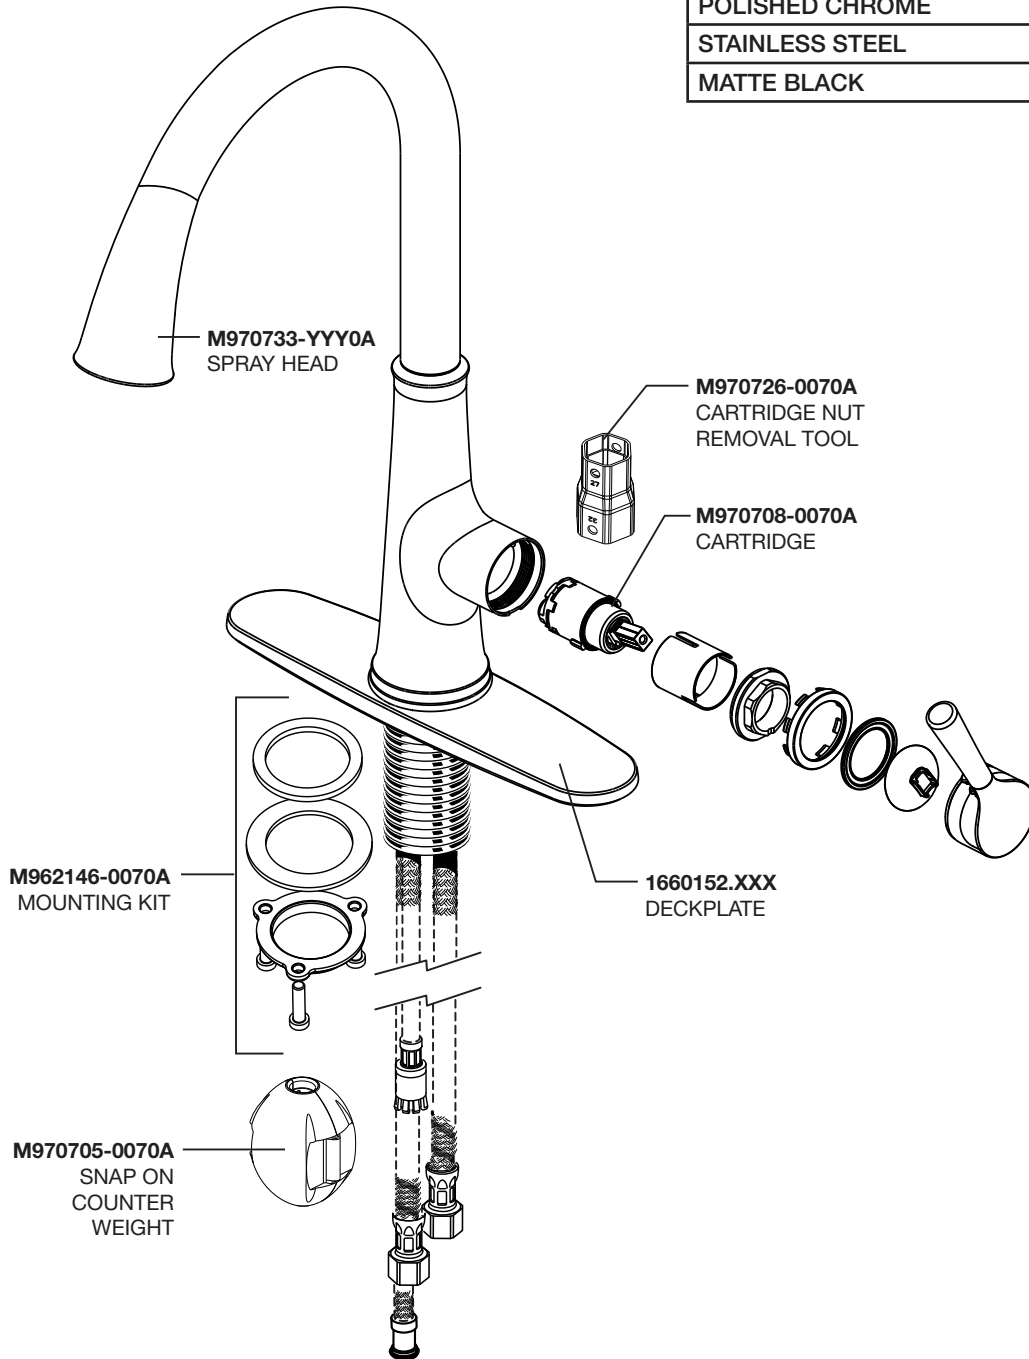

PARTS

Renate Pull-Down Kitchen Faucet 9319310

Replace the "YYY" with appropriate finish code

POLISHED CHROME	002
STAINLESS STEEL	075
MATTE BLACK	243

M985121 EN 8/22

Product names listed herein are trademarks of AS America, Inc. © AS America, Inc. 2022