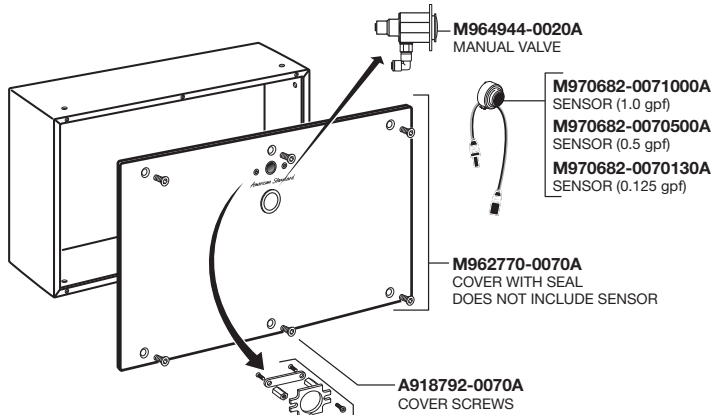

American Standard

Ultima™ Selectronic® Battery Powered Urinal Flush Valve, Piston-Type

MODEL NUMBERS

606B.X10	606B.X01	606B.X05
----------	----------	----------

PWRX Power Kit PK00.WRK

CR-P2 Battery Power Kit PK00-CRP