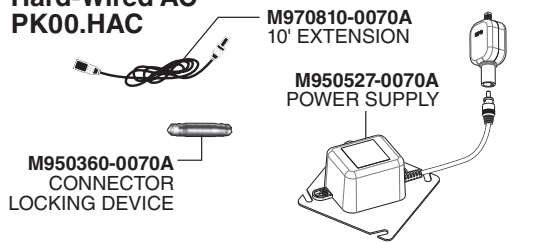

American Standard

Ultima™ Selectronic® Battery Powered Urinal Flush Valve, Piston-Type

MODEL NUMBERS

606B.X10	606B.X01	606B.X05
----------	----------	----------

PWRX Power Kit PK00.WRK

CR-P2 Battery Power Kit PK00-CRP

Plug-In AC PK00.PAC

Hard-Wired AC PK00.HAC

Multi-AC Power Kit PK00.MAC

PART OF LIXIL

HOT LINE FOR HELP

For toll-free information and answers to your questions, call:
(844) CRT-TEAM / (844) 278-8326
Mon. - Fri. 8:00 a.m. to 8:00 p.m. EST Sat. 10:00 a.m. to 4:00 p.m. EST
IN MEXICO 01-800-839-1200
IN CANADA 1-800-387-0369 (TORONTO 1-905-306-1093)
Weekdays 8:00 a.m. to 7:00 p.m. EST