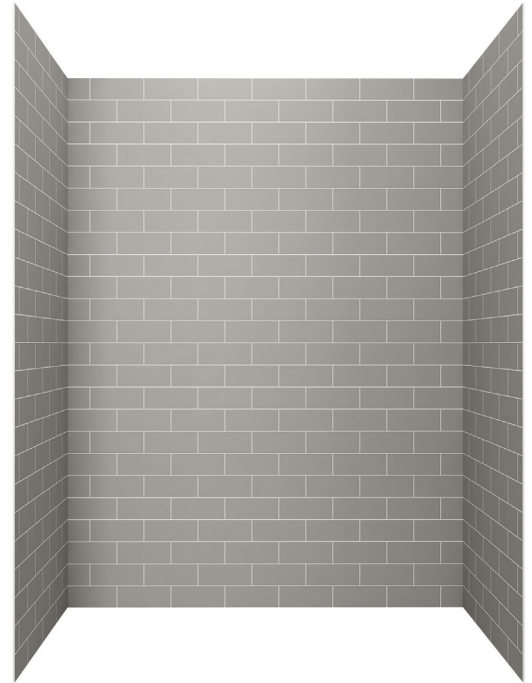

60" x 32" Passage™ Custom Shower Walls Subway Tile Design

☐ P2969SWT

Take your bathroom from basic to beautiful with the Passage Custom Bathing System. These stylish subway tile designs come in 2 finishes and provide the perfect alternative to actual tile and grout.

Product Features:

- High-quality, multi-layer acrylic adheres to water-resistant wall board or over existing wall
- Bull-nosed edges provide a finished look
- Custom etched grout lines for a realistic tile look
- Beautiful and stylish alternative to tile and grout
- Customize with coordinating Passage shower base, frameless shower door, shower shelves
- Easily wipes clean using mild soap and a damp cloth

Nominal Dimensions (Installed):

60" x 32" x 72"
(1524 x 813 x 1829mm)

Wall Set Includes:

- Two back wall panels (Top and Bottom):
  59" w x 72" h (1499 x 1829mm)
- Two side wall panels (Left and Right):
  31-7/16" w x 72" h (787 x 1829mm)

To Be Specified - Required:

Color pattern choice

- ☐ .376 Grey Subway Tile
- ☐ .375 White Subway Tile

To Be Specified - Optional:

- ☐ A8011T-RHO: 60" x 32" x 2-1/4" (1524 x 813 x 57mm)
  Acrylic Shower Base Right Outlet
- ☐ A8011T-LHO: 60" x 32" x 2-1/4" (1524 x 813 x 57mm)
  Acrylic Shower Base Left Outlet
- ☐ AM801703400.213: 60" x 72" (1524 x 1829mm)
  Frameless Shower Door with Easy-to-Clean™ Clear Glass
- ☐ 1202-008.XXX: Corner Shower Shelf-Brushed Metal
  9" x 9" x 3-1/2" (229 x 229 x 89 mm)
- ☐ 1202-012.XXX: Shower Shelf-Brushed Metal
  12" x 5" x 3" (305 x 127 x 76 mm)

SEE NEXT PAGE FOR ROUGHING-IN DIMENSIONS
AND PRODUCT SPECIFICATIONS