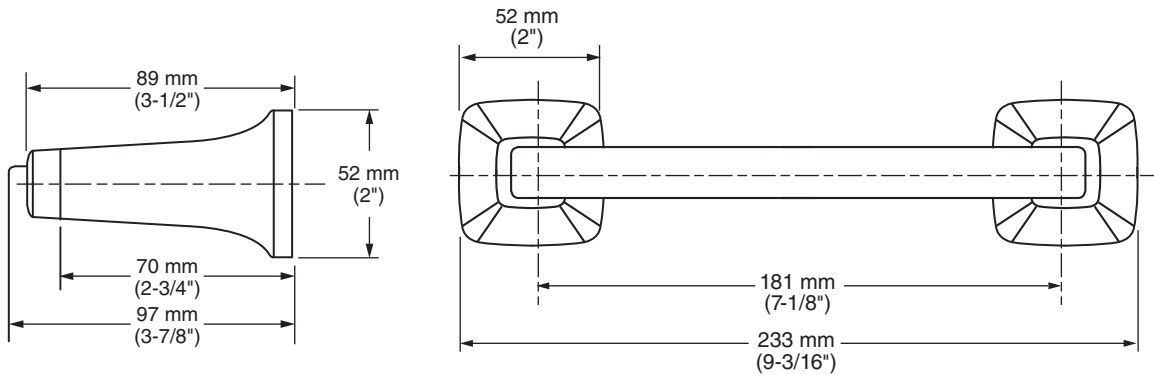

**MODEL NUMBER:**

□ 7353230 - Pivoting Toilet Paper Holder

**Available Finishes**

002	Polished Chrome
013	PVD Polished Nickel
278	Legacy Bronze
295	PVD Satin Nickel
243	Matte Black
GN0	Brushed Cool Sunrise

**PRODUCT FEATURES:**

**Materials of Construction:** Metal construction for durability & long life.

**Concealed Mounting:** No exposed set screws.

**Easy to Install**

**Easy toUse:** Pivoting toilet paper bar for quick and easy replacement .

**SUGGESTED SPECIFICATION**

Toilet Paper Holder shall feature metal construction. Shall feature concealed mounting with no exposed set screws. Toilet Paper Holder bar shall pivot. Toilet Paper Holder shall be American Standard Model # 7353230.\_\_\_\_.