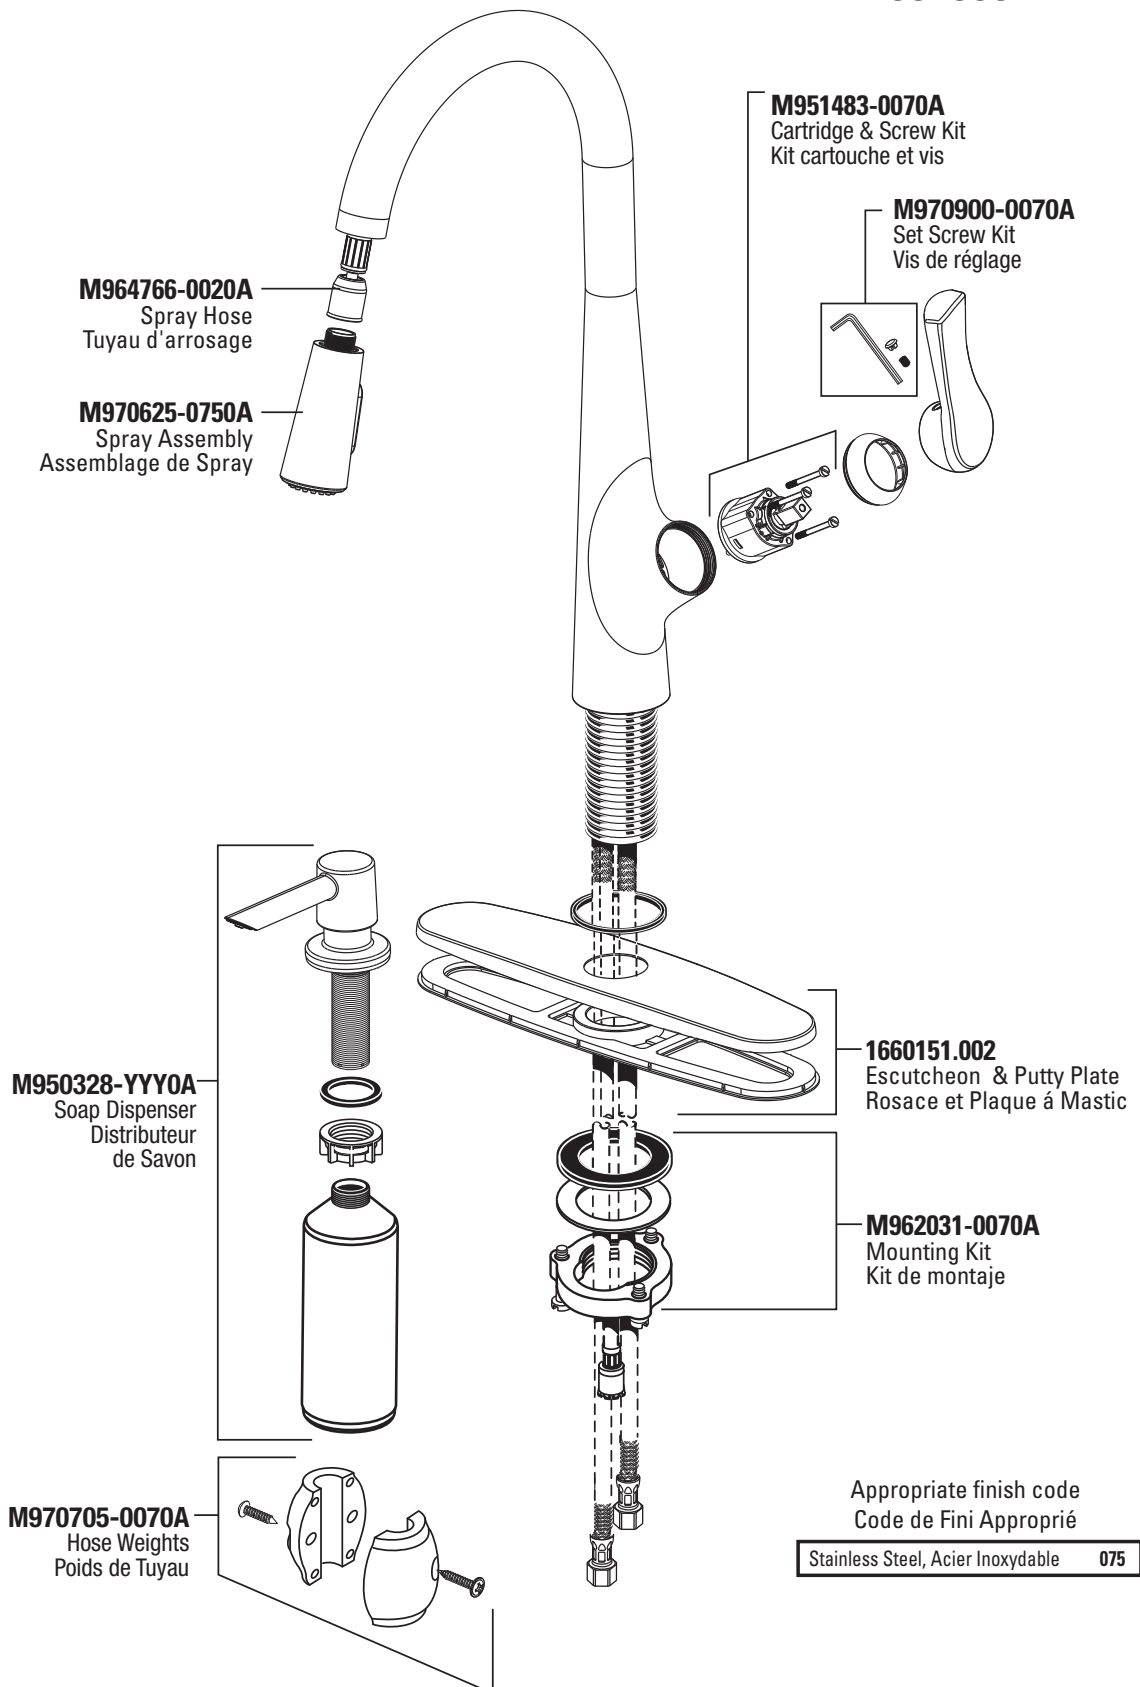

# Parts/Assembly Ensemble/Pièces

# Copley™ Pull Down Kitchen Faucet Pull en bas robinet de cuisine 7032300

*American Standard*

# Parts/Assembly

## Unidad/de Partes

**Copley™**  
**Pull Down Kitchen Faucet**  
*Grifo de Cocina Extraíble*  
**7032300**

*American Standard*