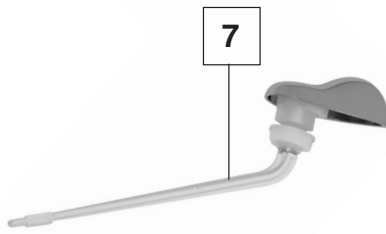

Two-Piece Colony<sup>®</sup>3 Toilet

1

2

3

4

5

6

7

8

9

NO.	DESCRIPTION	PART #
1	Flush Valve	7381294-400.0070A
2	Flapper/Seal (included with Item 1)	7381193-200.0070A
3	Inlet Valve	7381125-400.0070A
4	Left-Hand Trip Lever	047192-XXX0A
5	12 Inch Rough Tank Cover (4425A)	735209-400.XXX
6	Tank to Bowl Kit (3 inch flush valve)	730512-102.0070A
7	Right-Hand Trip Lever	738171-XXX0A
8	10 Inch Rough Tank Cover (4425B)	735235-400.XXX
9	Bolt Cap Kit	034783-XXX0A