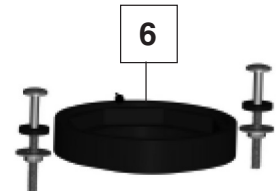

Two-Piece Colony<sup>®</sup>3 Toilet

1

2

3

4

5

6

7

8

9

NO.	DESCRIPTION	PART #
1	Flush Valve	7381294-400.0070A
2	Flapper/Seal (included with Item 1)	7381193-200.0070A
3	Inlet Valve	7381125-400.0070A
4	Left-Hand Trip Lever	047192-XXX0A
5	12 Inch Rough Tank Cover (4425A)	735209-400.XXX
6	Tank to Bowl Kit (3 inch flush valve)	730512-102.0070A
7	Right-Hand Trip Lever	738171-XXX0A
8	10 Inch Rough Tank Cover (4425B)	735235-400.XXX
9	Bolt Cap Kit	034783-XXX0A