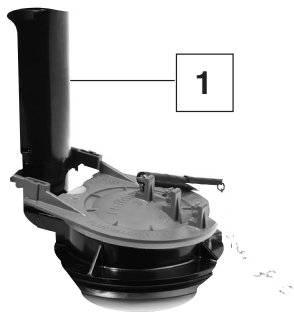

Two-Piece Colony<sup>®</sup>3 Toilet

1

2

3

4

5

6

7

8

9

NO.	DESCRIPTION	PART #
1	Flush Valve	7381294-400.0070A
2	Flapper/Seal (included with Item 1)	7381193-200.0070A
3	Inlet Valve	7381125-400.0070A
4	Left-Hand Trip Lever	047192-XXX0A
5	12 Inch Rough Tank Cover (4425A)	735209-400.XXX
6	Tank to Bowl Kit (3 inch flush valve)	730512-102.0070A
7	Right-Hand Trip Lever	738171-XXX0A
8	10 Inch Rough Tank Cover (4425B)	735235-400.XXX
9	Bolt Cap Kit	034783-XXX0A