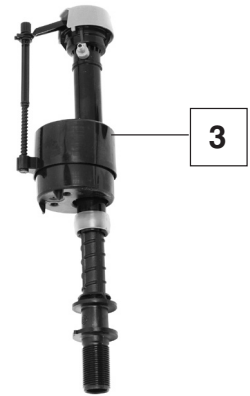

Two-Piece Colony®3 Toilet

1

2

3

4

5

6

7

8

9

NO.	DESCRIPTION	PART #
1	Flush Valve	7381294-400.0070A
2	Flapper/Seal (included with Item 1)	7381193-200.0070A
3	Inlet Valve	7381125-400.0070A
4	Left-Hand Trip Lever	047192-XXX0A
5	12 Inch Rough Tank Cover (4425A)	735209-400.XXX
6	Tank to Bowl Kit (3 inch flush valve)	730512-102.0070A
7	Right-Hand Trip Lever	738171-XXX0A
8	10 Inch Rough Tank Cover (4425B)	735235-400.XXX
9	Bolt Cap Kit	034783-XXX0A

XXX = color code (example: XXX = 020 white)