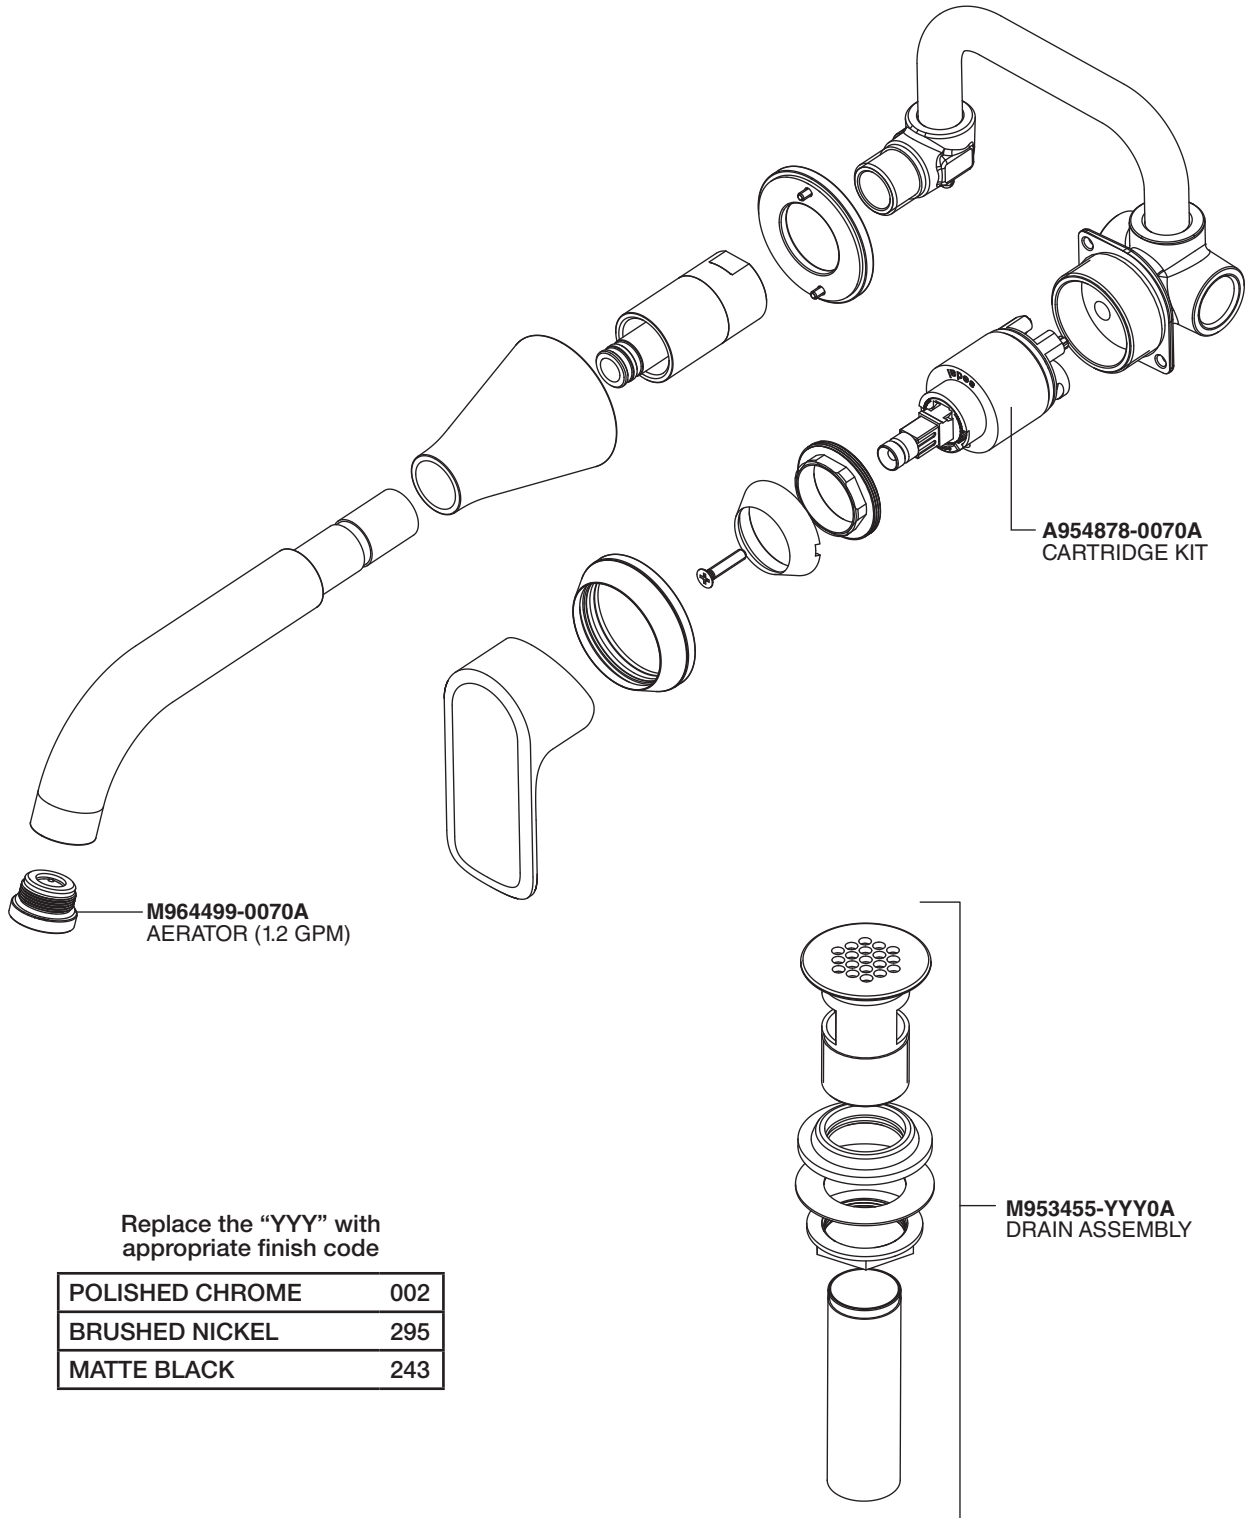

# PARTS

## Aspirations™ Single Control Wall Mount In-Wall Lavatory Faucet - 7061461

Replace the "YYY" with appropriate finish code

POLISHED CHROME	002
BRUSHED NICKEL	295
MATTE BLACK	243

# PIÈCES

# PIEZAS