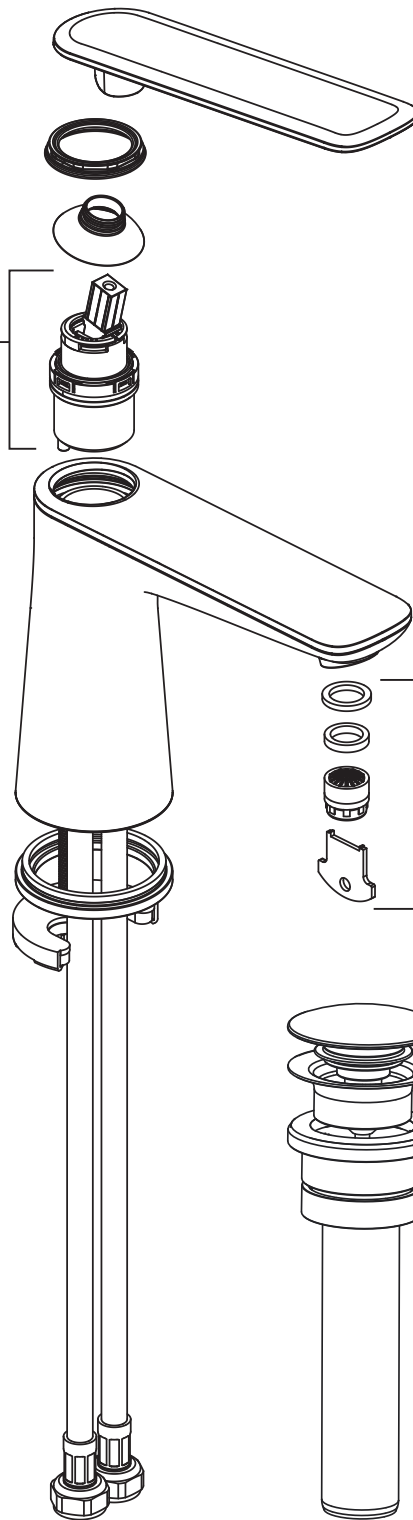

PIÈCES

Aspirations^{MC} Robinet de lavabo monobloc – 7061101 / 7061131 / 7061104

Remplacer « YYY » par
le code de fini adapté

CHROME POLI	002
NICKEL BROSSÉ	295
NOIR MAT	243

M970766-0070A
CARTOUCHE

M970771-0070A
ENSEMBLE D'AÉRATEUR

M953456-YYY0A
ENSEMBLE DE RENVOI
POUR LES MODÈLES
7061101 ET 7061131
UNIQUEMENT

RP_70611XX FR 4/23

Les noms de produits indiqués sont des marques commerciales d'AS America, Inc. © AS America, Inc. 2023.

PART OF **LIXIL**

American Standard