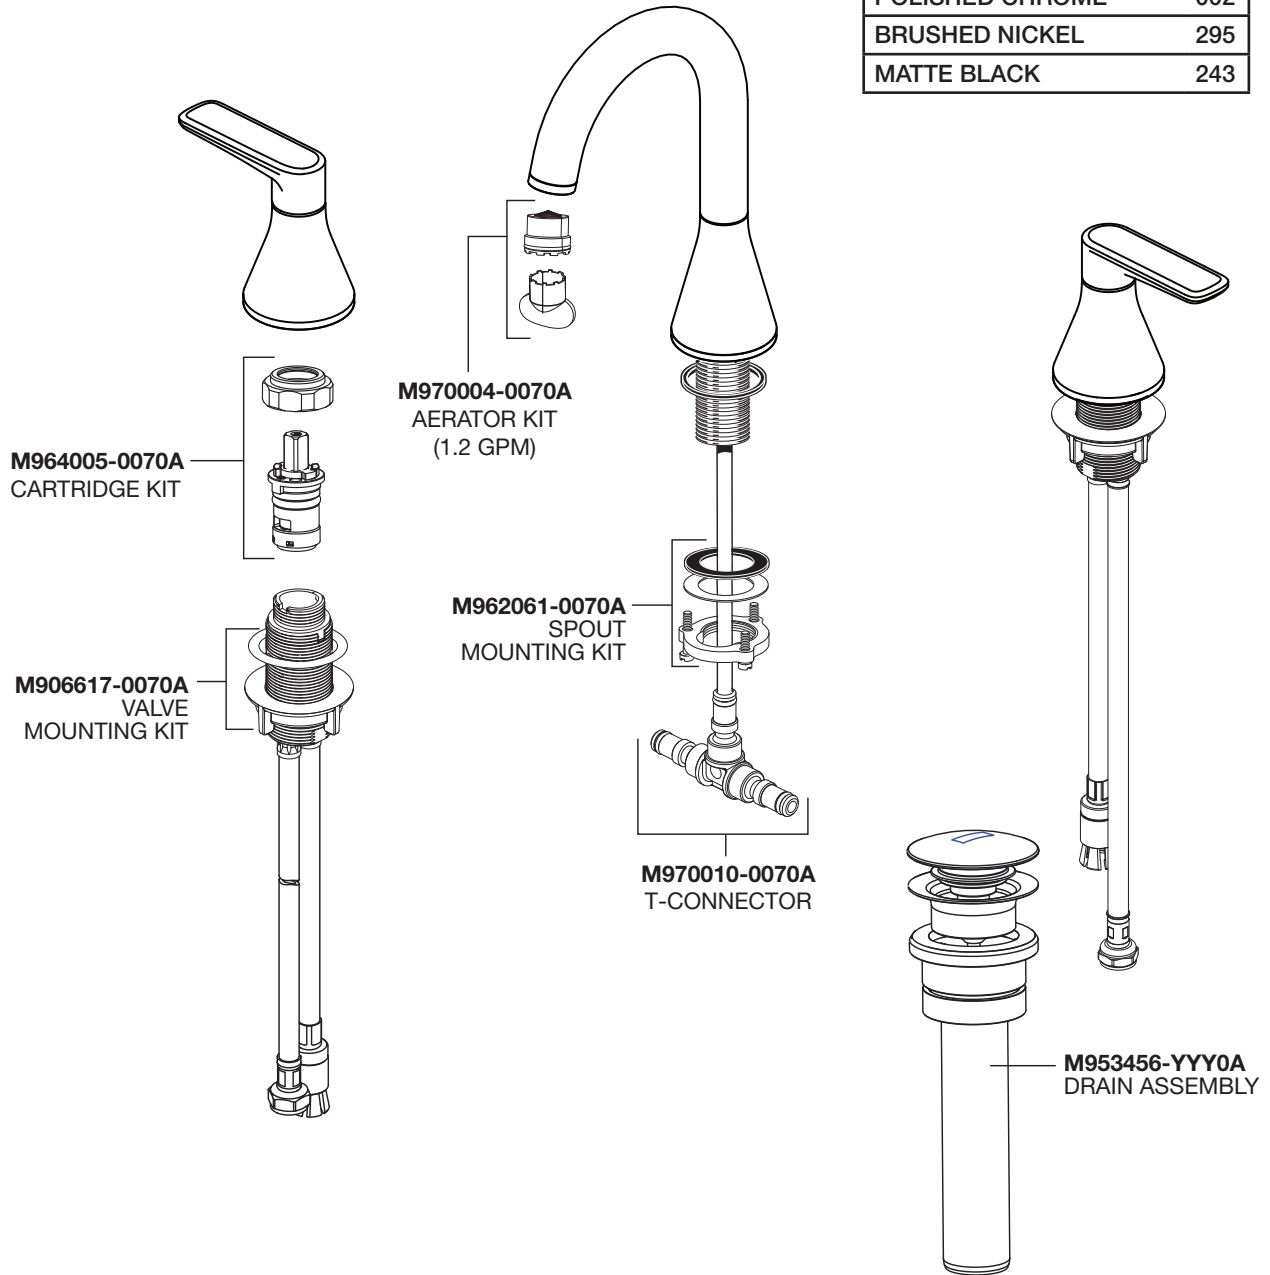

# PARTS

## Aspirations™ Widespread Lavatory Faucet – 7061801

Replace the “YYY” with appropriate finish code

POLISHED CHROME	002
BRUSHED NICKEL	295
MATTE BLACK	243

RP\_7061801 EN 5/23

Product names listed herein are trademarks of AS America, Inc. © AS America, Inc. 2023

# PIÈCES