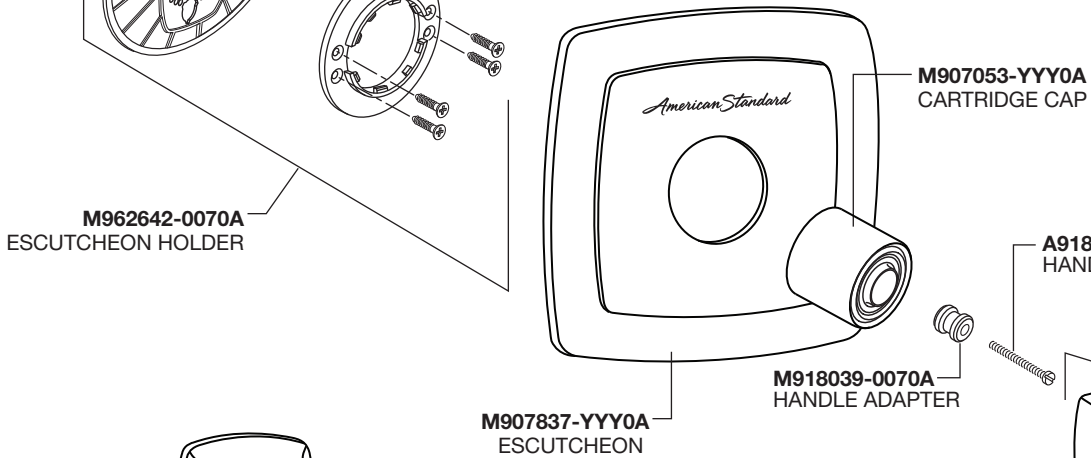

American Standard

TOWNSEND® BATH AND SHOWER TRIM KIT

MODEL NUMBERS

T353.500
T353.501
T353.502
T353.507
T353.508

Replace the "YYY" with appropriate finish code

POLISHED CHROME	002
SATIN NICKEL	295
LEGACY BRONZE	278
POLISH NICKEL	013