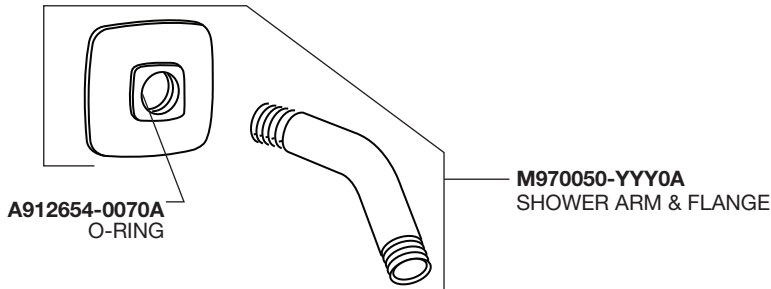

American Standard

TOWNSEND® BATH AND SHOWER TRIM KIT

MODEL NUMBERS

T353.500
T353.501
T353.502
T353.507
T353.508

Replace the "YYY" with appropriate finish code

POLISHED CHROME	002
SATIN NICKEL	295
LEGACY BRONZE	278
POLISH NICKEL	013