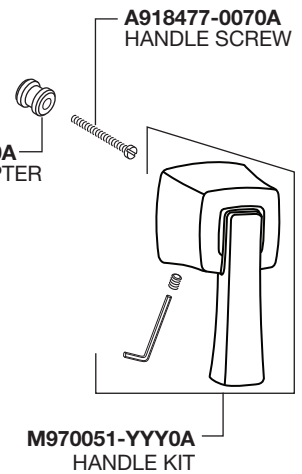

American Standard

TOWNSEND® BATH AND SHOWER TRIM KIT

MODEL NUMBERS

T353.500
T353.501
T353.502
T353.507
T353.508

Replace the "YYY" with appropriate finish code

POLISHED CHROME	002
SATIN NICKEL	295
LEGACY BRONZE	278
POLISH NICKEL	013