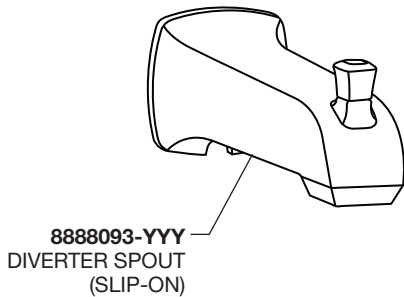

American Standard

TOWNSEND® BATH AND SHOWER TRIM KIT

MODEL NUMBERS

T353.500
T353.501
T353.502
T353.507
T353.508

Replace the "YYY" with appropriate finish code

POLISHED CHROME	002
SATIN NICKEL	295
LEGACY BRONZE	278
POLISH NICKEL	013