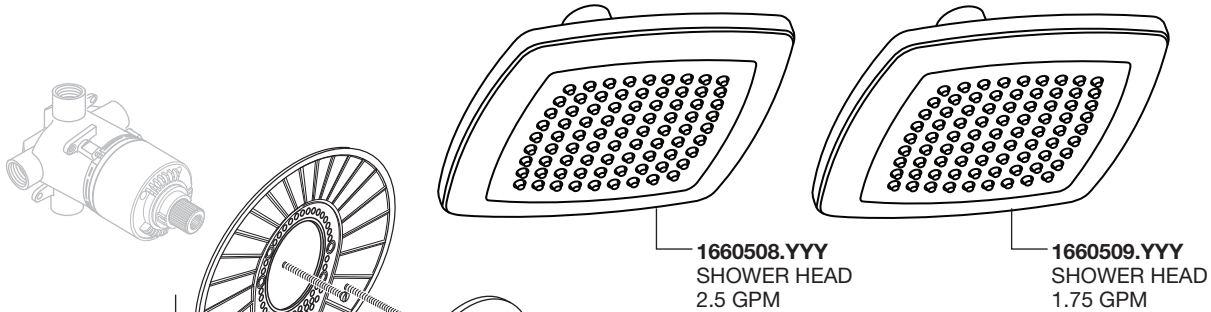

American Standard

TOWNSEND® BATH AND SHOWER TRIM KIT

MODEL NUMBERS

T353.500
T353.501
T353.502
T353.507
T353.508

Replace the "YYY" with appropriate finish code

POLISHED CHROME	002
SATIN NICKEL	295
LEGACY BRONZE	278
POLISH NICKEL	013